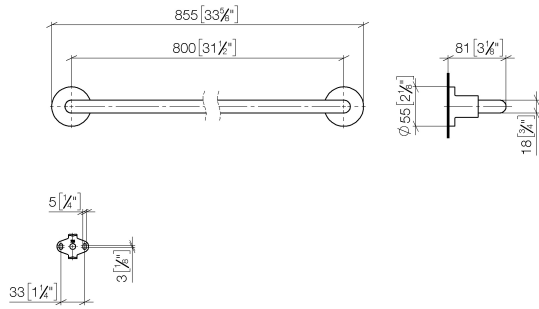

TARA Towel bar - Champagne (22kt Gold)

83 080 892 Product version from 4/1/2024

- Center to center 31-1/2"
- Width 33-5/8"
- Height 2-1/8"
- Flange diameter 2-1/8"
- 3-1/4" Projection

Fits TARA

	Champagne (22kt Gold)	83 080 892-47
	Chrome	83 080 892-00
	Brushed Platinum	83 080 892-06
	Platinum	83 080 892-08
	Dark Chrome	83 080 892-19
	Brushed Durabronze (23kt Gold)	83 080 892-28
	Matte Black	83 080 892-33
	Brushed Bronze	83 080 892-42
	Brushed Champagne (22kt Gold)	83 080 892-46
	Brushed Chrome	83 080 892-93
	Brushed Dark Platinum	83 080 892-99

TARA Towel bar - Champagne (22kt Gold)

83 080 892 Product version from 4/1/2024

mm [inches]

TARA Towel bar - Champagne (22kt Gold)

83 080 892 Product version from 4/1/2024

Parts for other finishes can be found here: [Chrome](#)

Spare parts list

Number	Item Number	Designation	Number of units	Lead time
1	05 28 22 590 00-47	bar	1	30
2	08 17 89 505-47	holder	2	30
3	04 31 11 113 00 90	pin	2	2
4	09 30 11 046 90	disc	2	2
5	09 30 30 071 90	screw	2	2
6	05 17 20 739 00 90	fixing set	2	2