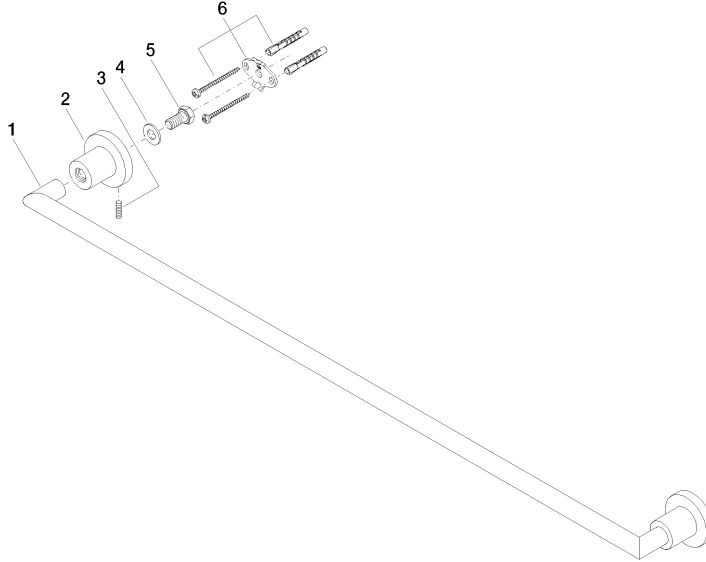

TARA Towel bar - Champagne (22kt Gold)

83 080 892 Product version from 4/1/2024

- Center to center 31-1/2"
- Width 33-5/8"
- Height 2-1/8"
- Flange diameter 2-1/8"
- 3-1/4" Projection

Fits TARA

	Champagne (22kt Gold)	83 080 892-47
	Chrome	83 080 892-00
	Brushed Platinum	83 080 892-06
	Platinum	83 080 892-08
	Dark Chrome	83 080 892-19
	Brushed Durabronze (23kt Gold)	83 080 892-28
	Matte Black	83 080 892-33
	Brushed Bronze	83 080 892-42
	Brushed Champagne (22kt Gold)	83 080 892-46
	Brushed Chrome	83 080 892-93
	Brushed Dark Platinum	83 080 892-99

TARA Towel bar - Champagne (22kt Gold)

83 080 892 Product version from 4/1/2024

mm [inches]

TARA Towel bar - Champagne (22kt Gold)

83 080 892 Product version from 4/1/2024

Parts for other finishes can be found here: [Chrome](#)

Spare parts list

Number	Item Number	Designation	Number of units	Lead time
1	05 28 22 590 00-47	bar	1	30
2	08 17 89 505-47	holder	2	30
3	04 31 11 113 00 90	pin	2	2
4	09 30 11 046 90	disc	2	2
5	09 30 30 071 90	screw	2	2
6	05 17 20 739 00 90	fixing set	2	2