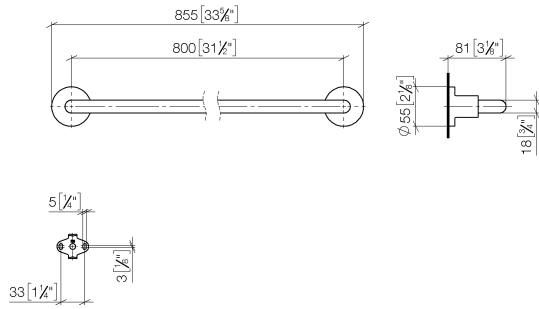

TARA Towel bar - Brushed Chrome

83 080 892 Product version from 4/1/2024

- Center to center 31-1/2"
- Width 33-5/8"
- Height 2-1/8"
- Flange diameter 2-1/8"
- 3-1/4" Projection

Fits TARA

	Brushed Chrome	83 080 892-93
	Chrome	83 080 892-00
	Brushed Platinum	83 080 892-06
	Platinum	83 080 892-08
	Dark Chrome	83 080 892-19
	Brushed Durabronze (23kt Gold)	83 080 892-28
	Matte Black	83 080 892-33
	Brushed Bronze	83 080 892-42
	Brushed Champagne (22kt Gold)	83 080 892-46
	Champagne (22kt Gold)	83 080 892-47
	Brushed Dark Platinum	83 080 892-99

TARA Towel bar - Brushed Chrome

83 080 892 Product version from 4/1/2024

mm [inches]

TARA Towel bar - Brushed Chrome

83 080 892 Product version from 4/1/2024

Parts for other finishes can be found here: [Chrome](#)

Spare parts list

Number	Item Number	Designation	Number of units	Lead time
1	05 28 22 590 00-93	bar	1	20
2	08 17 89 505-93	holder	2	20
3	04 31 11 113 00 90	pin	2	2
4	09 30 11 046 90	disc	2	2
5	09 30 30 071 90	screw	2	2
6	05 17 20 739 00 90	fixing set	2	2