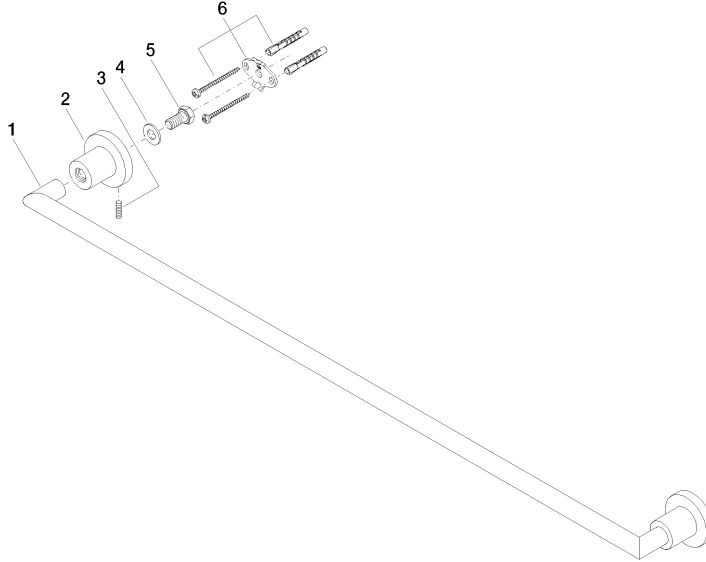

TARA Towel bar - Brushed Chrome

83 080 892 Product version from 4/1/2024

- Center to center 31-1/2"
- Width 33-5/8"
- Height 2-1/8"
- Flange diameter 2-1/8"
- 3-1/4" Projection

Fits TARA

	Brushed Chrome	83 080 892-93
	Chrome	83 080 892-00
	Brushed Platinum	83 080 892-06
	Platinum	83 080 892-08
	Dark Chrome	83 080 892-19
	Brushed Durabronze (23kt Gold)	83 080 892-28
	Matte Black	83 080 892-33
	Brushed Bronze	83 080 892-42
	Brushed Champagne (22kt Gold)	83 080 892-46
	Champagne (22kt Gold)	83 080 892-47
	Brushed Dark Platinum	83 080 892-99

TARA Towel bar - Brushed Chrome

83 080 892 Product version from 4/1/2024

mm [inches]

TARA Towel bar - Brushed Chrome

83 080 892 Product version from 4/1/2024

Parts for other finishes can be found here: [Chrome](#)

Spare parts list

Number	Item Number	Designation	Number of units	Lead time
1	05 28 22 590 00-93	bar	1	20
2	08 17 89 505-93	holder	2	20
3	04 31 11 113 00 90	pin	2	2
4	09 30 11 046 90	disc	2	2
5	09 30 30 071 90	screw	2	2
6	05 17 20 739 00 90	fixing set	2	2