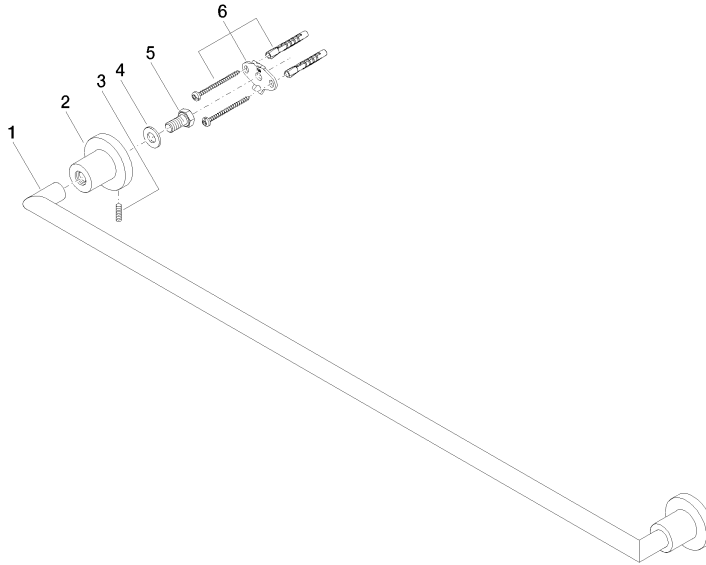

TARA Towel bar - Brushed Dark Platinum

83 080 892 Product version from 4/1/2024

- Center to center 31-1/2"
- Width 33-5/8"
- Height 2-1/8"
- Flange diameter 2-1/8"
- 3-1/4" Projection

Fits TARA

	Brushed Dark Platinum	83 080 892-99
	Chrome	83 080 892-00
	Brushed Platinum	83 080 892-06
	Platinum	83 080 892-08
	Dark Chrome	83 080 892-19
	Brushed Durabronze (23kt Gold)	83 080 892-28
	Matte Black	83 080 892-33
	Brushed Bronze	83 080 892-42
	Brushed Champagne (22kt Gold)	83 080 892-46
	Champagne (22kt Gold)	83 080 892-47
	Brushed Chrome	83 080 892-93

TARA Towel bar - Brushed Dark Platinum

83 080 892 Product version from 4/1/2024

mm [inches]

TARA Towel bar - Brushed Dark Platinum

83 080 892 Product version from 4/1/2024

Parts for other finishes can be found here: [Chrome](#)

Spare parts list

Number	Item Number	Designation	Number of units	Lead time
1	05 28 22 590 00-99	bar	1	20
2	08 17 89 505-99	holder	2	20
3	04 31 11 113 00 90	pin	2	2
4	09 30 11 046 90	disc	2	2
5	09 30 30 071 90	screw	2	2
6	05 17 20 739 00 90	fixing set	2	2