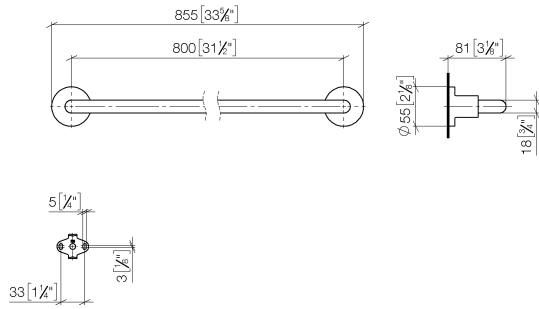

TARA Towel bar - Brushed Dark Platinum

83 080 892 Product version from 4/1/2024

- Center to center 31-1/2"
- Width 33-5/8"
- Height 2-1/8"
- Flange diameter 2-1/8"
- 3-1/4" Projection

Fits TARA

	Brushed Dark Platinum	83 080 892-99
	Chrome	83 080 892-00
	Brushed Platinum	83 080 892-06
	Platinum	83 080 892-08
	Dark Chrome	83 080 892-19
	Brushed Durabronze (23kt Gold)	83 080 892-28
	Matte Black	83 080 892-33
	Brushed Bronze	83 080 892-42
	Brushed Champagne (22kt Gold)	83 080 892-46
	Champagne (22kt Gold)	83 080 892-47
	Brushed Chrome	83 080 892-93

TARA Towel bar - Brushed Dark Platinum

83 080 892 Product version from 4/1/2024

mm [inches]

TARA Towel bar - Brushed Dark Platinum

83 080 892 Product version from 4/1/2024

Parts for other finishes can be found here: [Chrome](#)

Spare parts list

Number	Item Number	Designation	Number of units	Lead time
1	05 28 22 590 00-99	bar	1	20
2	08 17 89 505-99	holder	2	20
3	04 31 11 113 00 90	pin	2	2
4	09 30 11 046 90	disc	2	2
5	09 30 30 071 90	screw	2	2
6	05 17 20 739 00 90	fixing set	2	2