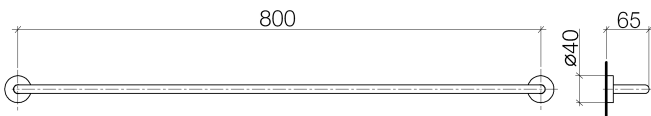

Bathtub - Lissé

Towel bar - polished chrome

Article number: 83 080 979-00

- Center to center 31-1/2"
- Width 33-1/8"
- Height 1-5/8"
- Flange diameter 1-5/8"
- 2-1/2" Projection

polished chrome

Dimensional drawing

All dimensions in mm / inch = mm x 0,0394

Bathtub - Lissé

Towel bar - polished chrome

Article number: 83 080 979-00

Bathtub - Lissé

Towel bar - polished chrome

Article number: 83 080 979-00

Other surface finishes