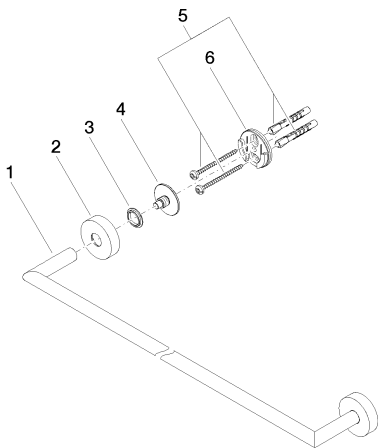

Bathtub - Lissé

Towel bar - polished chrome

Article number: 83 080 979-00

- Center to center 31-1/2"
- Width 33-1/8"
- Height 1-5/8"
- Flange diameter 1-5/8"
- 2-1/2" Projection

polished chrome

Dimensional drawing

All dimensions in mm / inch = mm x 0,0394

Bathtub - Lissé

Towel bar - polished chrome

Article number: 83 080 979-00

Bathtub - Lissé

Towel bar - polished chrome

Article number: 83 080 979-00

Other surface finishes

Spare parts list

| Number | Item Number | Designation | Number of units |
|--------|--------------------|-------------|-----------------|
| 1 | 05 28 22 623 00-00 | holder | 1 |
| 2 | 08 27 97 500-00 | rosette | 2 |
| 3 | 08 30 11 516 90 | ring | 2 |
| 4 | 08 17 97 560 90 | holder | 2 |
| 5 | 05 30 31 025 00 90 | fixing set | 2 |
| 6 | 08 17 97 501 07 | holder | 2 |