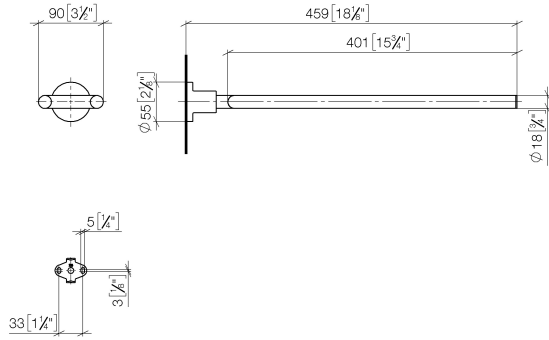

TARA Towel bar in two parts non-swivel - Chrome

83 210 892 Product version from 4/1/2024

- width 90mm
- height 55 mm
- rosette Ø 55 mm
- 460mm projection

	Chrome	83 210 892-00
	Brushed Platinum	83 210 892-06
	Platinum	83 210 892-08
	Dark Chrome	83 210 892-19
	Brushed Durabronze (23kt Gold)	83 210 892-28
	Matte Black	83 210 892-33
	Brushed Bronze	83 210 892-42
	Brushed Champagne (22kt Gold)	83 210 892-46
	Champagne (22kt Gold)	83 210 892-47
	Brushed Chrome	83 210 892-93
	Brushed Dark Platinum	83 210 892-99

TARA Towel bar in two parts non-swivel - Chrome

83 210 892 Product version from 4/1/2024

mm [inches]

TARA Towel bar in two parts non-swivel - Chrome

83 210 892 Product version from 4/1/2024

Parts for other finishes can be found here: [Brushed](#)
[Platinum](#)

Spare parts list

No.	Item Number	Name	Quantity used	Delivery time
1	90 17 89 554 00-00	holder	1	10
2	04 31 11 113 00 90	pin	1	2
3	08 17 89 505-00	holder	1	10
4	09 30 11 046 90	disc	1	2
5	09 30 30 071 90	screw	1	2
6	05 17 20 739 00 90	fixing set	1	2