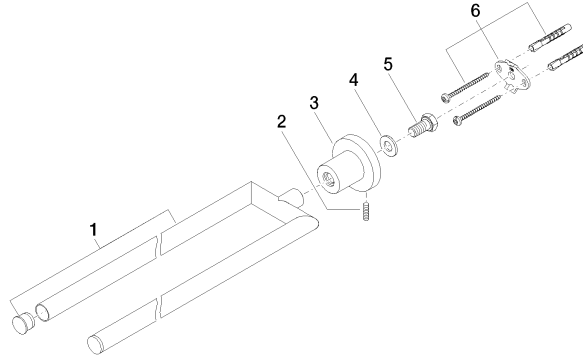

TARA Towel bar in two parts non-swivel - Chrome

83 210 892 Product version from 4/1/2024

- width 90mm
- height 55 mm
- rosette Ø 55 mm
- 460mm projection

	Chrome	83 210 892-00
	Brushed Platinum	83 210 892-06
	Platinum	83 210 892-08
	Dark Chrome	83 210 892-19
	Brushed Durabronze (23kt Gold)	83 210 892-28
	Matte Black	83 210 892-33
	Brushed Bronze	83 210 892-42
	Brushed Champagne (22kt Gold)	83 210 892-46
	Champagne (22kt Gold)	83 210 892-47
	Brushed Chrome	83 210 892-93
	Brushed Dark Platinum	83 210 892-99

TARA Towel bar in two parts non-swivel - Chrome

83 210 892 Product version from 4/1/2024

mm [inches]

TARA Towel bar in two parts non-swivel - Chrome

83 210 892 Product version from 4/1/2024

Parts for other finishes can be found here: [Brushed](#)
[Platinum](#)

Spare parts list

No.	Item Number	Name	Quantity used	Delivery time
1	90 17 89 554 00-00	holder	1	10
2	04 31 11 113 00 90	pin	1	2
3	08 17 89 505-00	holder	1	10
4	09 30 11 046 90	disc	1	2
5	09 30 30 071 90	screw	1	2
6	05 17 20 739 00 90	fixing set	1	2