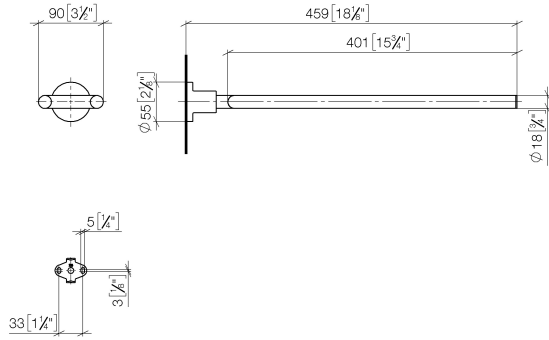

TARA Towel bar in two parts non-swivel - Brushed Platinum

83 210 892 Product version from 4/1/2024

- width 90mm
- height 55 mm
- rosette Ø 55 mm
- 460mm projection

	Brushed Platinum	83 210 892-06
	Chrome	83 210 892-00
	Platinum	83 210 892-08
	Dark Chrome	83 210 892-19
	Brushed Durabronze (23kt Gold)	83 210 892-28
	Matte Black	83 210 892-33
	Brushed Bronze	83 210 892-42
	Brushed Champagne (22kt Gold)	83 210 892-46
	Champagne (22kt Gold)	83 210 892-47
	Brushed Chrome	83 210 892-93
	Brushed Dark Platinum	83 210 892-99

TARA Towel bar in two parts non-swivel - Brushed Platinum

83 210 892 Product version from 4/1/2024

mm [inches]

TARA Towel bar in two parts non-swivel - Brushed Platinum

83 210 892 Product version from 4/1/2024

Parts for other finishes can be found here: [Chrome](#)

Spare parts list

No.	Item Number	Name	Quantity used	Delivery time
1	90 17 89 554 00-06	holder	1	-
Spare part can no longer be ordered, please order the replacement item				
2	04 31 11 113 00 90	pin	1	2
3	08 17 89 505-06	holder	1	10
4	09 30 11 046 90	disc	1	2
5	09 30 30 071 90	screw	1	2
6	05 17 20 739 00 90	fixing set	1	2