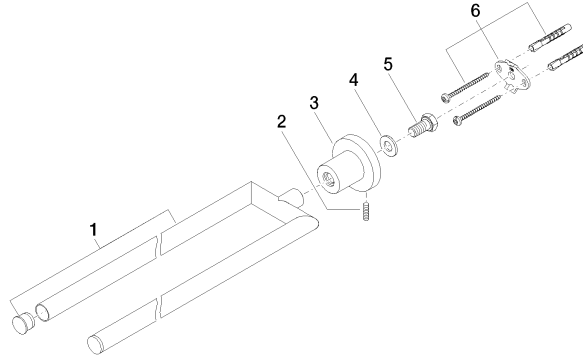

TARA Towel bar in two parts non-swivel - Brushed Platinum

83 210 892 Product version from 4/1/2024

- width 90mm
- height 55 mm
- rosette Ø 55 mm
- 460mm projection

	Brushed Platinum	83 210 892-06
	Chrome	83 210 892-00
	Platinum	83 210 892-08
	Dark Chrome	83 210 892-19
	Brushed Durabronze (23kt Gold)	83 210 892-28
	Matte Black	83 210 892-33
	Brushed Bronze	83 210 892-42
	Brushed Champagne (22kt Gold)	83 210 892-46
	Champagne (22kt Gold)	83 210 892-47
	Brushed Chrome	83 210 892-93
	Brushed Dark Platinum	83 210 892-99

TARA Towel bar in two parts non-swivel - Brushed Platinum

83 210 892 Product version from 4/1/2024

mm [inches]

TARA Towel bar in two parts non-swivel - Brushed Platinum

83 210 892 Product version from 4/1/2024

Parts for other finishes can be found here: [Chrome](#)

Spare parts list

No.	Item Number	Name	Quantity used	Delivery time
1	90 17 89 554 00-06	holder	1	-
Spare part can no longer be ordered, please order the replacement item				
2	04 31 11 113 00 90	pin	1	2
3	08 17 89 505-06	holder	1	10
4	09 30 11 046 90	disc	1	2
5	09 30 30 071 90	screw	1	2
6	05 17 20 739 00 90	fixing set	1	2