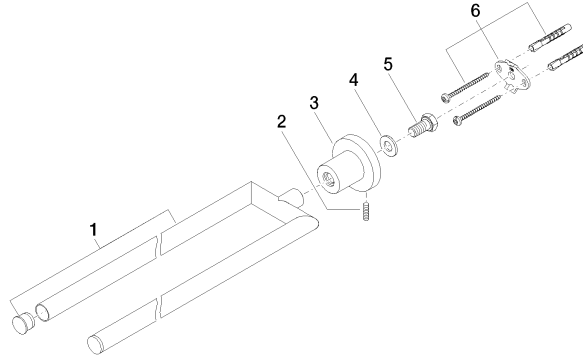

## TARA Towel bar in two parts non-swivel - Platinum

83 210 892 Product version from 4/1/2024

- width 90mm
- height 55 mm
- rosette Ø 55 mm
- 460mm projection

	Platinum	83 210 892-08
	Chrome	83 210 892-00
	Brushed Platinum	83 210 892-06
	Dark Chrome	83 210 892-19
	Brushed Durabronze (23kt Gold)	83 210 892-28
	Matte Black	83 210 892-33
	Brushed Bronze	83 210 892-42
	Brushed Champagne (22kt Gold)	83 210 892-46
	Champagne (22kt Gold)	83 210 892-47
	Brushed Chrome	83 210 892-93
	Brushed Dark Platinum	83 210 892-99

## TARA Towel bar in two parts non-swivel - Platinum

83 210 892 Product version from 4/1/2024

mm [inches]

## TARA Towel bar in two parts non-swivel - Platinum

83 210 892 Product version from 4/1/2024

Parts for other finishes can be found here: [Chrome](#)

### Spare parts list

No.	Item Number	Name	Quantity used	Delivery time
1	90 17 89 554 00-08	holder	1	-
Spare part can no longer be ordered, please order the replacement item				
2	04 31 11 113 00 90	pin	1	2
3	08 17 89 505-08	holder	1	40
4	09 30 11 046 90	disc	1	2
5	09 30 30 071 90	screw	1	2
6	05 17 20 739 00 90	fixing set	1	2