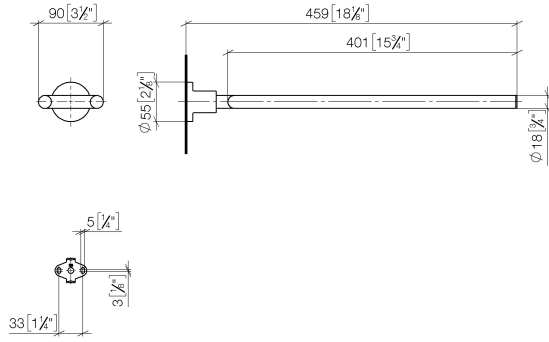

## TARA Towel bar in two parts non-swivel - Platinum

83 210 892 Product version from 4/1/2024

- width 90mm
- height 55 mm
- rosette Ø 55 mm
- 460mm projection

	Platinum	83 210 892-08
	Chrome	83 210 892-00
	Brushed Platinum	83 210 892-06
	Dark Chrome	83 210 892-19
	Brushed Durabronze (23kt Gold)	83 210 892-28
	Matte Black	83 210 892-33
	Brushed Bronze	83 210 892-42
	Brushed Champagne (22kt Gold)	83 210 892-46
	Champagne (22kt Gold)	83 210 892-47
	Brushed Chrome	83 210 892-93
	Brushed Dark Platinum	83 210 892-99

## TARA Towel bar in two parts non-swivel - Platinum

83 210 892 Product version from 4/1/2024

mm [inches]

## TARA Towel bar in two parts non-swivel - Platinum

83 210 892 Product version from 4/1/2024

Parts for other finishes can be found here: [Chrome](#)

### Spare parts list

No.	Item Number	Name	Quantity used	Delivery time
1	90 17 89 554 00-08	holder	1	-
Spare part can no longer be ordered, please order the replacement item				
2	04 31 11 113 00 90	pin	1	2
3	08 17 89 505-08	holder	1	40
4	09 30 11 046 90	disc	1	2
5	09 30 30 071 90	screw	1	2
6	05 17 20 739 00 90	fixing set	1	2