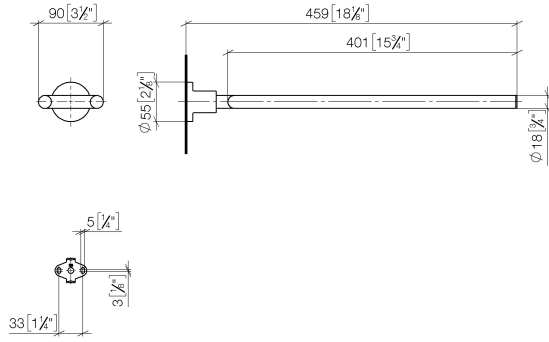

TARA Towel bar in two parts non-swivel - Dark Chrome

83 210 892

- width 90mm
- height 55 mm
- rosette Ø 55 mm
- 460mm projection

	Dark Chrome	83 210 892-19
	Chrome	83 210 892-00
	Brushed Platinum	83 210 892-06
	Platinum	83 210 892-08
	Brushed Durabronze (23kt Gold)	83 210 892-28
	Matte Black	83 210 892-33
	Brushed Bronze	83 210 892-42
	Brushed Champagne (22kt Gold)	83 210 892-46
	Champagne (22kt Gold)	83 210 892-47
	Brushed Chrome	83 210 892-93
	Brushed Dark Platinum	83 210 892-99

TARA Towel bar in two parts non-swivel - Dark Chrome

83 210 892

mm [inches]

TARA Towel bar in two parts non-swivel - Dark Chrome

83 210 892

Parts for other
finishes can be found
here: [Chrome](#)