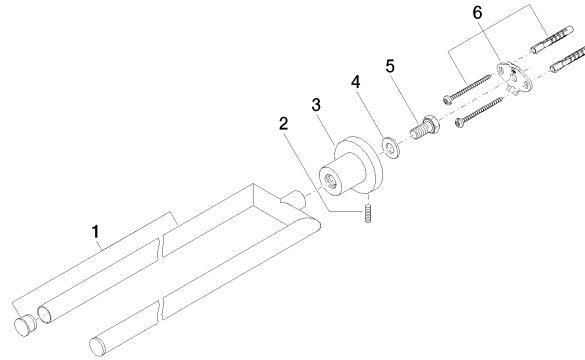

TARA Towel bar in two parts non-swivel - Brushed Durabronze (23kt Gold)

83 210 892 Product version from 4/1/2024

- width 90mm
- height 55 mm
- rosette Ø 55 mm
- 460mm projection

	Brushed Durabronze (23kt Gold)	83 210 892-28
	Chrome	83 210 892-00
	Brushed Platinum	83 210 892-06
	Platinum	83 210 892-08
	Dark Chrome	83 210 892-19
	Matte Black	83 210 892-33
	Brushed Bronze	83 210 892-42
	Brushed Champagne (22kt Gold)	83 210 892-46
	Champagne (22kt Gold)	83 210 892-47
	Brushed Chrome	83 210 892-93
	Brushed Dark Platinum	83 210 892-99

TARA Towel bar in two parts non-swivel - Brushed Durabronz (23kt Gold)

83 210 892 Product version from 4/1/2024

mm [inches]

TARA Towel bar in two parts non-swivel - Brushed Durabronz (23kt Gold)

83 210 892 Product version from 4/1/2024

Parts for other finishes can be found here: [Chrome](#)

Spare parts list

No.	Item Number	Name	Quantity used	Delivery time
1	90 17 89 554 00-28	holder	1	20
2	04 31 11 113 00 90	pin	1	2
3	08 17 89 505-28	holder	1	20
4	09 30 11 046 90	disc	1	2
5	09 30 30 071 90	screw	1	2
6	05 17 20 739 00 90	fixing set	1	2