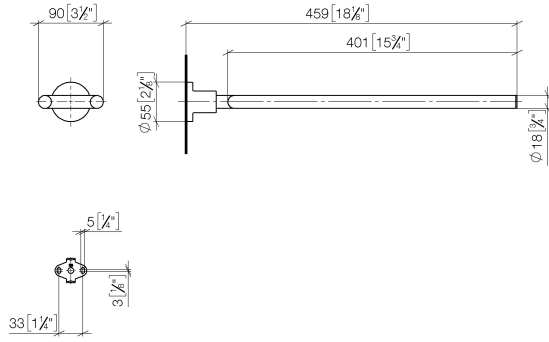

TARA Towel bar in two parts non-swivel - Brushed Durabronze (23kt Gold)

83 210 892 Product version from 4/1/2024

- width 90mm
- height 55 mm
- rosette Ø 55 mm
- 460mm projection

	Brushed Durabronze (23kt Gold)	83 210 892-28
	Chrome	83 210 892-00
	Brushed Platinum	83 210 892-06
	Platinum	83 210 892-08
	Dark Chrome	83 210 892-19
	Matte Black	83 210 892-33
	Brushed Bronze	83 210 892-42
	Brushed Champagne (22kt Gold)	83 210 892-46
	Champagne (22kt Gold)	83 210 892-47
	Brushed Chrome	83 210 892-93
	Brushed Dark Platinum	83 210 892-99

TARA Towel bar in two parts non-swivel - Brushed Durabronz (23kt Gold)

83 210 892 Product version from 4/1/2024

mm [inches]

TARA Towel bar in two parts non-swivel - Brushed Durabronz (23kt Gold)

83 210 892 Product version from 4/1/2024