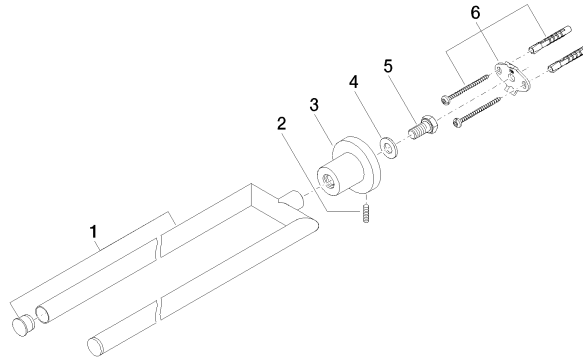

TARA Towel bar in two parts non-swivel - Matte Black

83 210 892 Product version from 4/1/2024

- width 90mm
- height 55 mm
- rosette Ø 55 mm
- 460mm projection

	Matte Black	83 210 892-33
	Chrome	83 210 892-00
	Brushed Platinum	83 210 892-06
	Platinum	83 210 892-08
	Dark Chrome	83 210 892-19
	Brushed Durabronze (23kt Gold)	83 210 892-28
	Brushed Bronze	83 210 892-42
	Brushed Champagne (22kt Gold)	83 210 892-46
	Champagne (22kt Gold)	83 210 892-47
	Brushed Chrome	83 210 892-93
	Brushed Dark Platinum	83 210 892-99

TARA Towel bar in two parts non-swivel - Matte Black

83 210 892 Product version from 4/1/2024

mm [inches]

TARA Towel bar in two parts non-swivel - Matte Black

83 210 892 Product version from 4/1/2024

Parts for other finishes can be found here: [Chrome](#)

Spare parts list

No.	Item Number	Name	Quantity used	Delivery time
1	90 17 89 554 00-33	holder	1	-
Spare part can no longer be ordered, please order the replacement item				
2	04 31 11 113 00 90	pin	1	2
3	08 17 89 505-33	holder	1	30
4	09 30 11 046 90	disc	1	2
5	09 30 30 071 90	screw	1	2
6	05 17 20 739 00 90	fixing set	1	2