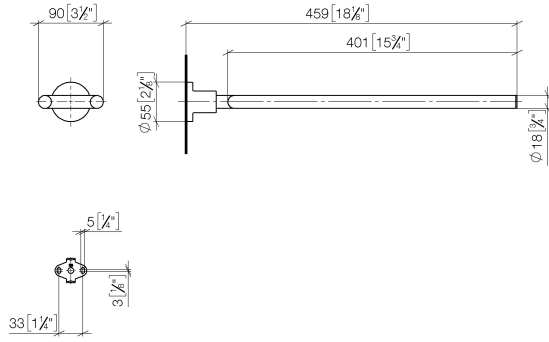

TARA Towel bar in two parts non-swivel - Matte Black

83 210 892 Product version from 4/1/2024

- width 90mm
- height 55 mm
- rosette Ø 55 mm
- 460mm projection

	Matte Black	83 210 892-33
	Chrome	83 210 892-00
	Brushed Platinum	83 210 892-06
	Platinum	83 210 892-08
	Dark Chrome	83 210 892-19
	Brushed Durabronze (23kt Gold)	83 210 892-28
	Brushed Bronze	83 210 892-42
	Brushed Champagne (22kt Gold)	83 210 892-46
	Champagne (22kt Gold)	83 210 892-47
	Brushed Chrome	83 210 892-93
	Brushed Dark Platinum	83 210 892-99

TARA Towel bar in two parts non-swivel - Matte Black

83 210 892 Product version from 4/1/2024

mm [inches]

TARA Towel bar in two parts non-swivel - Matte Black

83 210 892 Product version from 4/1/2024

Parts for other finishes can be found here: [Chrome](#)

Spare parts list

No.	Item Number	Name	Quantity used	Delivery time
1	90 17 89 554 00-33	holder	1	-
Spare part can no longer be ordered, please order the replacement item				
2	04 31 11 113 00 90	pin	1	2
3	08 17 89 505-33	holder	1	30
4	09 30 11 046 90	disc	1	2
5	09 30 30 071 90	screw	1	2
6	05 17 20 739 00 90	fixing set	1	2