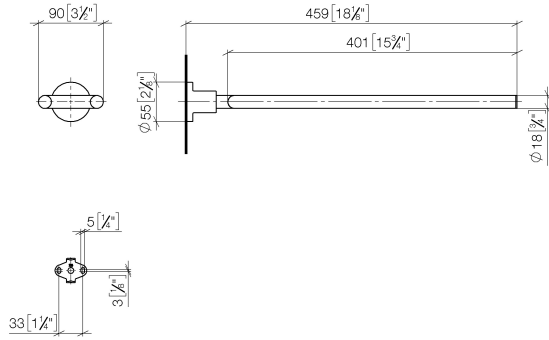

TARA Towel bar in two parts non-swivel - Brushed Champagne (22kt Gold)

83 210 892 Product version from 4/1/2024

- width 90mm
- height 55 mm
- rosette Ø 55 mm
- 460mm projection

	Brushed Champagne (22kt Gold)	83 210 892-46
	Chrome	83 210 892-00
	Brushed Platinum	83 210 892-06
	Platinum	83 210 892-08
	Dark Chrome	83 210 892-19
	Brushed Durabronze (23kt Gold)	83 210 892-28
	Matte Black	83 210 892-33
	Brushed Bronze	83 210 892-42
	Champagne (22kt Gold)	83 210 892-47
	Brushed Chrome	83 210 892-93
	Brushed Dark Platinum	83 210 892-99

TARA Towel bar in two parts non-swivel - Brushed Champagne (22kt Gold)

83 210 892 Product version from 4/1/2024

mm [inches]

TARA Towel bar in two parts non-swivel - Brushed Champagne (22kt Gold)

83 210 892 Product version from 4/1/2024

Parts for other finishes can be found here: [Chrome](#)

Spare parts list

No.	Item Number	Name	Quantity used	Delivery time
1	90 17 89 554 00-46	holder	1	30
2	04 31 11 113 00 90	pin	1	2
3	08 17 89 505-46	holder	1	30
4	09 30 11 046 90	disc	1	2
5	09 30 30 071 90	screw	1	2
6	05 17 20 739 00 90	fixing set	1	2