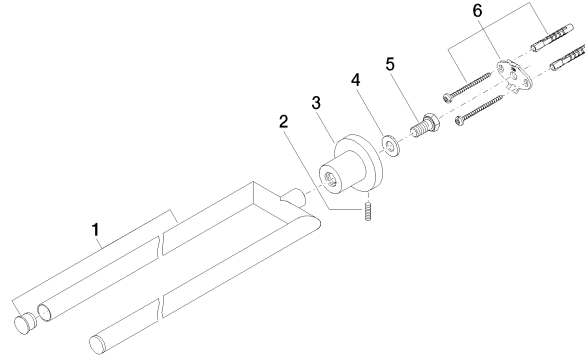

TARA Towel bar in two parts non-swivel - Brushed Champagne (22kt Gold)

83 210 892 Product version from 4/1/2024

- width 90mm
- height 55 mm
- rosette Ø 55 mm
- 460mm projection

	Brushed Champagne (22kt Gold)	83 210 892-46
	Chrome	83 210 892-00
	Brushed Platinum	83 210 892-06
	Platinum	83 210 892-08
	Dark Chrome	83 210 892-19
	Brushed Durabronze (23kt Gold)	83 210 892-28
	Matte Black	83 210 892-33
	Brushed Bronze	83 210 892-42
	Champagne (22kt Gold)	83 210 892-47
	Brushed Chrome	83 210 892-93
	Brushed Dark Platinum	83 210 892-99

TARA Towel bar in two parts non-swivel - Brushed Champagne (22kt Gold)

83 210 892 Product version from 4/1/2024

mm [inches]

TARA Towel bar in two parts non-swivel - Brushed Champagne (22kt Gold)

83 210 892 Product version from 4/1/2024

Parts for other finishes can be found here: [Chrome](#)

Spare parts list

No.	Item Number	Name	Quantity used	Delivery time
1	90 17 89 554 00-46	holder	1	30
2	04 31 11 113 00 90	pin	1	2
3	08 17 89 505-46	holder	1	30
4	09 30 11 046 90	disc	1	2
5	09 30 30 071 90	screw	1	2
6	05 17 20 739 00 90	fixing set	1	2