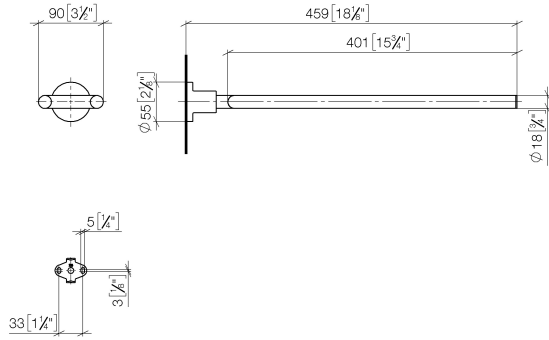

TARA Towel bar in two parts non-swivel - Champagne (22kt Gold)

83 210 892 Product version from 4/1/2024

- width 90mm
- height 55 mm
- rosette Ø 55 mm
- 460mm projection

| | | |
|---|--------------------------------|---------------|
|  | Champagne (22kt Gold) | 83 210 892-47 |
|  | Chrome | 83 210 892-00 |
|  | Brushed Platinum | 83 210 892-06 |
|  | Platinum | 83 210 892-08 |
|  | Dark Chrome | 83 210 892-19 |
|  | Brushed Durabronze (23kt Gold) | 83 210 892-28 |
|  | Matte Black | 83 210 892-33 |
|  | Brushed Bronze | 83 210 892-42 |
|  | Brushed Champagne (22kt Gold) | 83 210 892-46 |
|  | Brushed Chrome | 83 210 892-93 |
|  | Brushed Dark Platinum | 83 210 892-99 |

TARA Towel bar in two parts non-swivel - Champagne (22kt Gold)

83 210 892 Product version from 4/1/2024

mm [inches]

TARA Towel bar in two parts non-swivel - Champagne (22kt Gold)

83 210 892 Product version from 4/1/2024