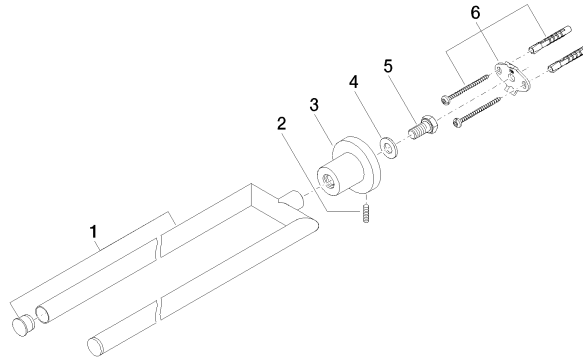

TARA Towel bar in two parts non-swivel - Champagne (22kt Gold)

83 210 892 Product version from 4/1/2024

- width 90mm
- height 55 mm
- rosette Ø 55 mm
- 460mm projection

| | | |
|---|--------------------------------|---------------|
|  | Champagne (22kt Gold) | 83 210 892-47 |
|  | Chrome | 83 210 892-00 |
|  | Brushed Platinum | 83 210 892-06 |
|  | Platinum | 83 210 892-08 |
|  | Dark Chrome | 83 210 892-19 |
|  | Brushed Durabronze (23kt Gold) | 83 210 892-28 |
|  | Matte Black | 83 210 892-33 |
|  | Brushed Bronze | 83 210 892-42 |
|  | Brushed Champagne (22kt Gold) | 83 210 892-46 |
|  | Brushed Chrome | 83 210 892-93 |
|  | Brushed Dark Platinum | 83 210 892-99 |

TARA Towel bar in two parts non-swivel - Champagne (22kt Gold)

83 210 892 Product version from 4/1/2024

mm [inches]

TARA Towel bar in two parts non-swivel - Champagne (22kt Gold)

83 210 892 Product version from 4/1/2024

Parts for other finishes can be found here: [Chrome](#)

Spare parts list

| No. | Item Number | Name | Quantity used | Delivery time |
|-----|--------------------|------------|---------------|---------------|
| 1 | 90 17 89 554 00-47 | holder | 1 | 30 |
| 2 | 04 31 11 113 00 90 | pin | 1 | 2 |
| 3 | 08 17 89 505-47 | holder | 1 | 30 |
| 4 | 09 30 11 046 90 | disc | 1 | 2 |
| 5 | 09 30 30 071 90 | screw | 1 | 2 |
| 6 | 05 17 20 739 00 90 | fixing set | 1 | 2 |