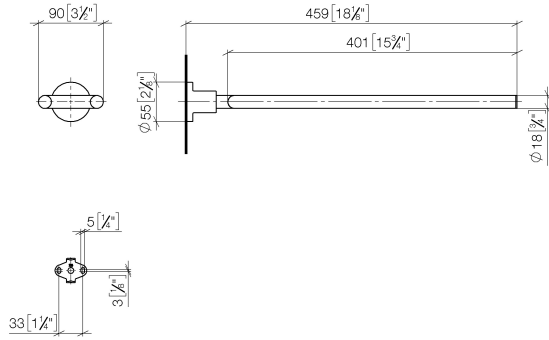

## TARA Towel bar in two parts non-swivel - Brushed Chrome

83 210 892 Product version from 4/1/2024

- width 90mm
- height 55 mm
- rosette Ø 55 mm
- 460mm projection

	Brushed Chrome	83 210 892-93
	Chrome	83 210 892-00
	Brushed Platinum	83 210 892-06
	Platinum	83 210 892-08
	Dark Chrome	83 210 892-19
	Brushed Durabronze (23kt Gold)	83 210 892-28
	Matte Black	83 210 892-33
	Brushed Bronze	83 210 892-42
	Brushed Champagne (22kt Gold)	83 210 892-46
	Champagne (22kt Gold)	83 210 892-47
	Brushed Dark Platinum	83 210 892-99

## TARA Towel bar in two parts non-swivel - Brushed Chrome

83 210 892 Product version from 4/1/2024

mm [inches]

## TARA Towel bar in two parts non-swivel - Brushed Chrome

83 210 892 Product version from 4/1/2024

Parts for other finishes can be found here: [Chrome](#)

### Spare parts list

No.	Item Number	Name	Quantity used	Delivery time
1	90 17 89 554 00-93	holder	1	20
2	04 31 11 113 00 90	pin	1	2
3	08 17 89 505-93	holder	1	20
4	09 30 11 046 90	disc	1	2
5	09 30 30 071 90	screw	1	2
6	05 17 20 739 00 90	fixing set	1	2