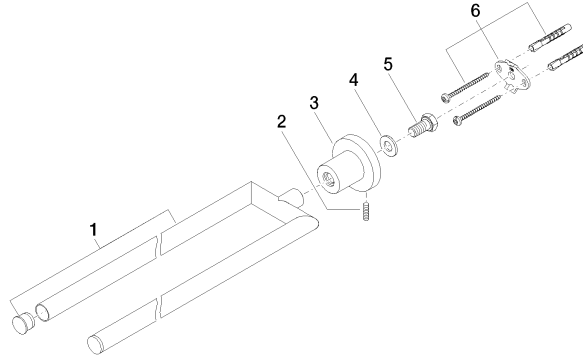

## TARA Towel bar in two parts non-swivel - Brushed Chrome

83 210 892 Product version from 4/1/2024

- width 90mm
- height 55 mm
- rosette Ø 55 mm
- 460mm projection

	Brushed Chrome	83 210 892-93
	Chrome	83 210 892-00
	Brushed Platinum	83 210 892-06
	Platinum	83 210 892-08
	Dark Chrome	83 210 892-19
	Brushed Durabronze (23kt Gold)	83 210 892-28
	Matte Black	83 210 892-33
	Brushed Bronze	83 210 892-42
	Brushed Champagne (22kt Gold)	83 210 892-46
	Champagne (22kt Gold)	83 210 892-47
	Brushed Dark Platinum	83 210 892-99

## TARA Towel bar in two parts non-swivel - Brushed Chrome

83 210 892 Product version from 4/1/2024

mm [inches]

## TARA Towel bar in two parts non-swivel - Brushed Chrome

83 210 892 Product version from 4/1/2024

Parts for other finishes can be found here: [Chrome](#)

### Spare parts list

No.	Item Number	Name	Quantity used	Delivery time
1	90 17 89 554 00-93	holder	1	20
2	04 31 11 113 00 90	pin	1	2
3	08 17 89 505-93	holder	1	20
4	09 30 11 046 90	disc	1	2
5	09 30 30 071 90	screw	1	2
6	05 17 20 739 00 90	fixing set	1	2