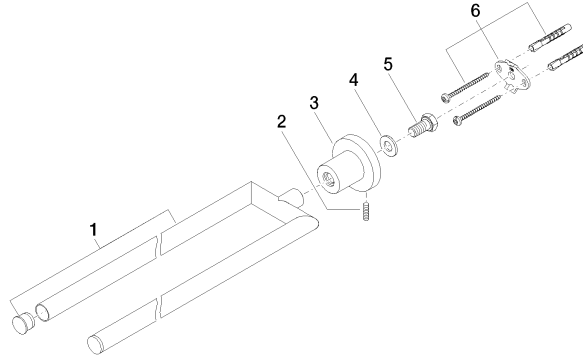

TARA Towel bar in two parts non-swivel - Brushed Dark Platinum

83 210 892 Product version from 4/1/2024

- width 90mm
- height 55 mm
- rosette Ø 55 mm
- 460mm projection

	Brushed Dark Platinum	83 210 892-99
	Chrome	83 210 892-00
	Brushed Platinum	83 210 892-06
	Platinum	83 210 892-08
	Dark Chrome	83 210 892-19
	Brushed Durabronze (23kt Gold)	83 210 892-28
	Matte Black	83 210 892-33
	Brushed Bronze	83 210 892-42
	Brushed Champagne (22kt Gold)	83 210 892-46
	Champagne (22kt Gold)	83 210 892-47
	Brushed Chrome	83 210 892-93

TARA Towel bar in two parts non-swivel - Brushed Dark Platinum

83 210 892 Product version from 4/1/2024

mm [inches]

TARA Towel bar in two parts non-swivel - Brushed Dark Platinum

83 210 892 Product version from 4/1/2024

Parts for other finishes can be found here: [Chrome](#)

Spare parts list

No.	Item Number	Name	Quantity used	Delivery time
1	90 17 89 554 00-99	holder	1	20
2	04 31 11 113 00 90	pin	1	2
3	08 17 89 505-99	holder	1	20
4	09 30 11 046 90	disc	1	2
5	09 30 30 071 90	screw	1	2
6	05 17 20 739 00 90	fixing set	1	2