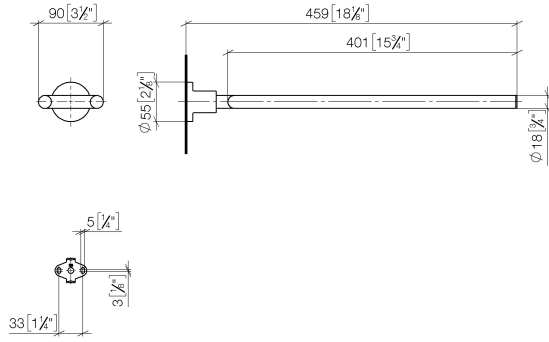

TARA Towel bar in two parts non-swivel - Brushed Dark Platinum

83 210 892 Product version from 4/1/2024

- width 90mm
- height 55 mm
- rosette Ø 55 mm
- 460mm projection

	Brushed Dark Platinum	83 210 892-99
	Chrome	83 210 892-00
	Brushed Platinum	83 210 892-06
	Platinum	83 210 892-08
	Dark Chrome	83 210 892-19
	Brushed Durabronze (23kt Gold)	83 210 892-28
	Matte Black	83 210 892-33
	Brushed Bronze	83 210 892-42
	Brushed Champagne (22kt Gold)	83 210 892-46
	Champagne (22kt Gold)	83 210 892-47
	Brushed Chrome	83 210 892-93

TARA Towel bar in two parts non-swivel - Brushed Dark Platinum

83 210 892 Product version from 4/1/2024

mm [inches]

TARA Towel bar in two parts non-swivel - Brushed Dark Platinum

83 210 892 Product version from 4/1/2024