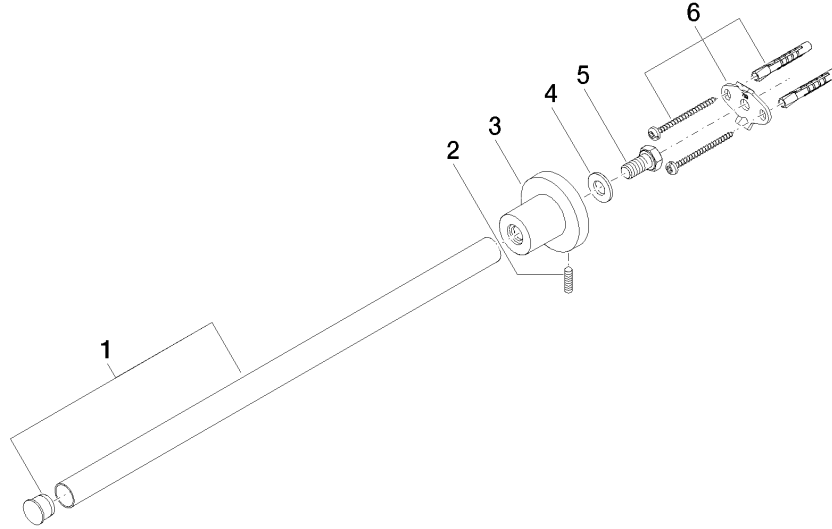

## TARA Towel bar 1-piece non-swivel - Chrome

83 211 892 Product version from 4/1/2024

- rosette Ø 55 mm
- 445mm projection

	Chrome	83 211 892-00
	Brushed Platinum	83 211 892-06
	Platinum	83 211 892-08
	Dark Chrome	83 211 892-19
	Brushed Durabronze (23kt Gold)	83 211 892-28
	Matte Black	83 211 892-33
	Brushed Bronze	83 211 892-42
	Brushed Champagne (22kt Gold)	83 211 892-46
	Champagne (22kt Gold)	83 211 892-47
	Brushed Chrome	83 211 892-93
	Brushed Dark Platinum	83 211 892-99

## TARA Towel bar 1-piece non-swivel - Chrome

---

83 211 892 Product version from 4/1/2024

mm [inches]

## TARA Towel bar 1-piece non-swivel - Chrome

83 211 892 Product version from 4/1/2024

Parts for other  
finishes can be found  
here: Brushed  
Platinum

### Spare parts list

No.	Item Number	Name	Quantity used	Delivery time
1	90 28 22 540 89-00	holder	1	10
2	04 31 11 113 00 90	pin	1	2
3	08 17 89 505-00	holder	1	10
4	09 30 11 046 90	disc	1	2
5	09 30 30 071 90	screw	1	2
6	05 17 20 739 00 90	fixing set	1	2