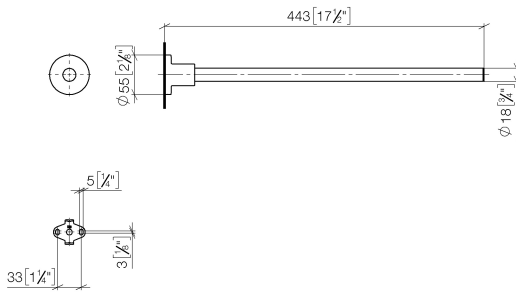

## TARA Towel bar 1-piece non-swivel - Chrome

83 211 892 Product version from 4/1/2024

- rosette Ø 55 mm
- 445mm projection

	Chrome	83 211 892-00
	Brushed Platinum	83 211 892-06
	Platinum	83 211 892-08
	Dark Chrome	83 211 892-19
	Brushed Durabronze (23kt Gold)	83 211 892-28
	Matte Black	83 211 892-33
	Brushed Bronze	83 211 892-42
	Brushed Champagne (22kt Gold)	83 211 892-46
	Champagne (22kt Gold)	83 211 892-47
	Brushed Chrome	83 211 892-93
	Brushed Dark Platinum	83 211 892-99

## TARA Towel bar 1-piece non-swivel - Chrome

---

83 211 892 Product version from 4/1/2024

mm [inches]

## TARA Towel bar 1-piece non-swivel - Chrome

83 211 892 Product version from 4/1/2024

Parts for other  
finishes can be found  
here: Brushed  
Platinum

### Spare parts list

No.	Item Number	Name	Quantity used	Delivery time
1	90 28 22 540 89-00	holder	1	10
2	04 31 11 113 00 90	pin	1	2
3	08 17 89 505-00	holder	1	10
4	09 30 11 046 90	disc	1	2
5	09 30 30 071 90	screw	1	2
6	05 17 20 739 00 90	fixing set	1	2