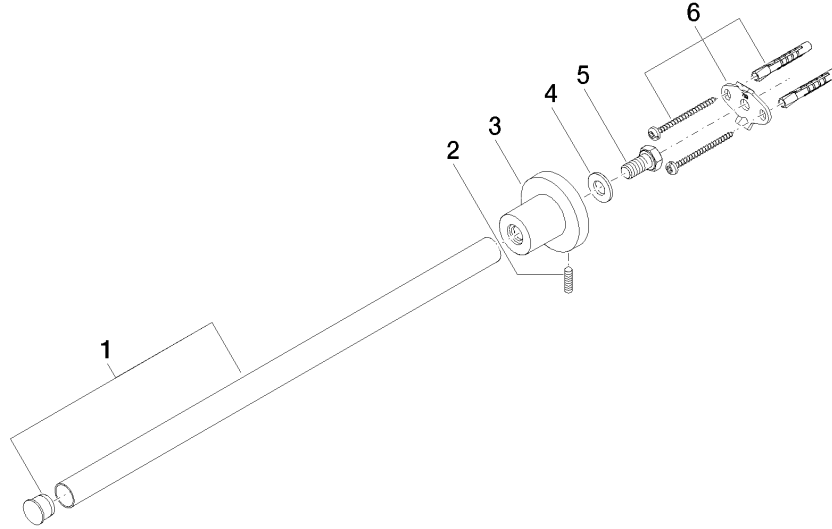

TARA Towel bar 1-piece non-swivel - Brushed Platinum

83 211 892 Product version from 4/1/2024

- rosette Ø 55 mm
- 445mm projection

	Brushed Platinum	83 211 892-06
	Chrome	83 211 892-00
	Platinum	83 211 892-08
	Dark Chrome	83 211 892-19
	Brushed Durabronze (23kt Gold)	83 211 892-28
	Matte Black	83 211 892-33
	Brushed Bronze	83 211 892-42
	Brushed Champagne (22kt Gold)	83 211 892-46
	Champagne (22kt Gold)	83 211 892-47
	Brushed Chrome	83 211 892-93
	Brushed Dark Platinum	83 211 892-99

TARA Towel bar 1-piece non-swivel - Brushed Platinum

83 211 892 Product version from 4/1/2024

mm [inches]

TARA Towel bar 1-piece non-swivel - Brushed Platinum

83 211 892 Product version from 4/1/2024

Parts for other finishes can be found here: [Chrome](#)

Spare parts list

No.	Item Number	Name	Quantity used	Delivery time
1	90 28 22 540 89-06	holder	1	-
Spare part can no longer be ordered, please order the replacement item				
2	04 31 11 113 00 90	pin	1	2
3	08 17 89 505-06	holder	1	10
4	09 30 11 046 90	disc	1	2
5	09 30 30 071 90	screw	1	2
6	05 17 20 739 00 90	fixing set	1	2