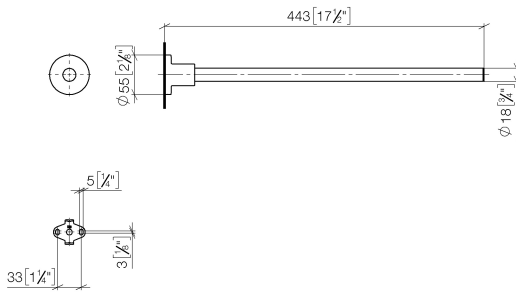

TARA Towel bar 1-piece non-swivel - Brushed Platinum

83 211 892 Product version from 4/1/2024

- rosette Ø 55 mm
- 445mm projection

	Brushed Platinum	83 211 892-06
	Chrome	83 211 892-00
	Platinum	83 211 892-08
	Dark Chrome	83 211 892-19
	Brushed Durabronze (23kt Gold)	83 211 892-28
	Matte Black	83 211 892-33
	Brushed Bronze	83 211 892-42
	Brushed Champagne (22kt Gold)	83 211 892-46
	Champagne (22kt Gold)	83 211 892-47
	Brushed Chrome	83 211 892-93
	Brushed Dark Platinum	83 211 892-99

TARA Towel bar 1-piece non-swivel - Brushed Platinum

83 211 892 Product version from 4/1/2024

mm [inches]

TARA Towel bar 1-piece non-swivel - Brushed Platinum

83 211 892 Product version from 4/1/2024

Parts for other finishes can be found here: [Chrome](#)

Spare parts list

No.	Item Number	Name	Quantity used	Delivery time
1	90 28 22 540 89-06	holder	1	-
Spare part can no longer be ordered, please order the replacement item				
2	04 31 11 113 00 90	pin	1	2
3	08 17 89 505-06	holder	1	10
4	09 30 11 046 90	disc	1	2
5	09 30 30 071 90	screw	1	2
6	05 17 20 739 00 90	fixing set	1	2