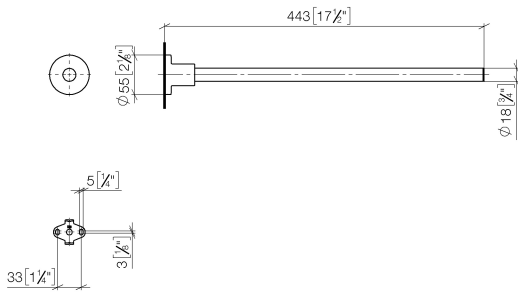

TARA Towel bar 1-piece non-swivel - Platinum

83 211 892 Product version from 4/1/2024

- rosette Ø 55 mm
- 445mm projection

	Platinum	83 211 892-08
	Chrome	83 211 892-00
	Brushed Platinum	83 211 892-06
	Dark Chrome	83 211 892-19
	Brushed Durabronze (23kt Gold)	83 211 892-28
	Matte Black	83 211 892-33
	Brushed Bronze	83 211 892-42
	Brushed Champagne (22kt Gold)	83 211 892-46
	Champagne (22kt Gold)	83 211 892-47
	Brushed Chrome	83 211 892-93
	Brushed Dark Platinum	83 211 892-99

TARA Towel bar 1-piece non-swivel - Platinum

83 211 892 Product version from 4/1/2024

mm [inches]

TARA Towel bar 1-piece non-swivel - Platinum

83 211 892 Product version from 4/1/2024

Parts for other finishes can be found here: [Chrome](#)

Spare parts list

No.	Item Number	Name	Quantity used	Delivery time
1	90 28 22 540 89-08	holder	1	-
Spare part can no longer be ordered, please order the replacement item				
2	04 31 11 113 00 90	pin	1	2
3	08 17 89 505-08	holder	1	40
4	09 30 11 046 90	disc	1	2
5	09 30 30 071 90	screw	1	2
6	05 17 20 739 00 90	fixing set	1	2