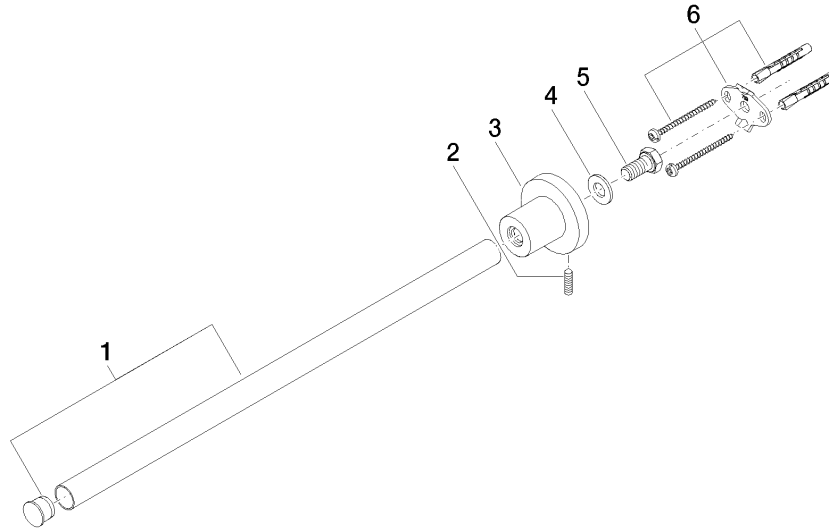

TARA Towel bar 1-piece non-swivel - Platinum

83 211 892 Product version from 4/1/2024

- rosette Ø 55 mm
- 445mm projection

	Platinum	83 211 892-08
	Chrome	83 211 892-00
	Brushed Platinum	83 211 892-06
	Dark Chrome	83 211 892-19
	Brushed Durabronze (23kt Gold)	83 211 892-28
	Matte Black	83 211 892-33
	Brushed Bronze	83 211 892-42
	Brushed Champagne (22kt Gold)	83 211 892-46
	Champagne (22kt Gold)	83 211 892-47
	Brushed Chrome	83 211 892-93
	Brushed Dark Platinum	83 211 892-99

TARA Towel bar 1-piece non-swivel - Platinum

83 211 892 Product version from 4/1/2024

mm [inches]

TARA Towel bar 1-piece non-swivel - Platinum

83 211 892 Product version from 4/1/2024

Parts for other finishes can be found here: [Chrome](#)

Spare parts list

No.	Item Number	Name	Quantity used	Delivery time
1	90 28 22 540 89-08	holder	1	-
Spare part can no longer be ordered, please order the replacement item				
2	04 31 11 113 00 90	pin	1	2
3	08 17 89 505-08	holder	1	40
4	09 30 11 046 90	disc	1	2
5	09 30 30 071 90	screw	1	2
6	05 17 20 739 00 90	fixing set	1	2