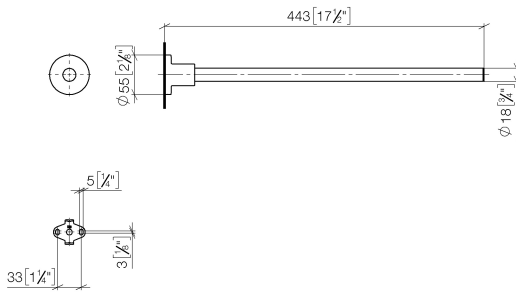

TARA Towel bar 1-piece non-swivel - Dark Chrome

83 211 892

- rosette Ø 55 mm
- 445mm projection

	Dark Chrome	83 211 892-19
	Chrome	83 211 892-00
	Brushed Platinum	83 211 892-06
	Platinum	83 211 892-08
	Brushed Durabronze (23kt Gold)	83 211 892-28
	Matte Black	83 211 892-33
	Brushed Bronze	83 211 892-42
	Brushed Champagne (22kt Gold)	83 211 892-46
	Champagne (22kt Gold)	83 211 892-47
	Brushed Chrome	83 211 892-93
	Brushed Dark Platinum	83 211 892-99

TARA Towel bar 1-piece non-swivel - Dark Chrome

83 211 892

mm [inches]

TARA Towel bar 1-piece non-swivel - Dark Chrome

83 211 892

Parts for other
finishes can be found
here: [Chrome](#)