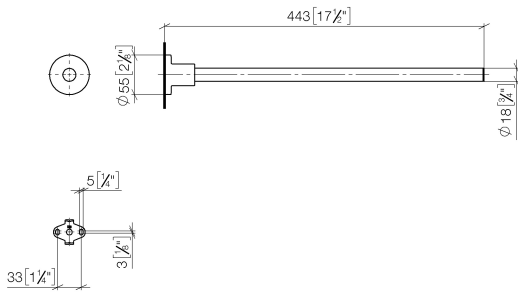

TARA Towel bar 1-piece non-swivel - Brushed Durabronze (23kt Gold)

83 211 892 Product version from 4/1/2024

- rosette Ø 55 mm
- 445mm projection

	Brushed Durabronze (23kt Gold)	83 211 892-28
	Chrome	83 211 892-00
	Brushed Platinum	83 211 892-06
	Platinum	83 211 892-08
	Dark Chrome	83 211 892-19
	Matte Black	83 211 892-33
	Brushed Bronze	83 211 892-42
	Brushed Champagne (22kt Gold)	83 211 892-46
	Champagne (22kt Gold)	83 211 892-47
	Brushed Chrome	83 211 892-93
	Brushed Dark Platinum	83 211 892-99

TARA Towel bar 1-piece non-swivel - Brushed Durabronz (23kt Gold)

83 211 892 Product version from 4/1/2024

mm [inches]

TARA Towel bar 1-piece non-swivel - Brushed Durabrass (23kt Gold)

83 211 892 Product version from 4/1/2024