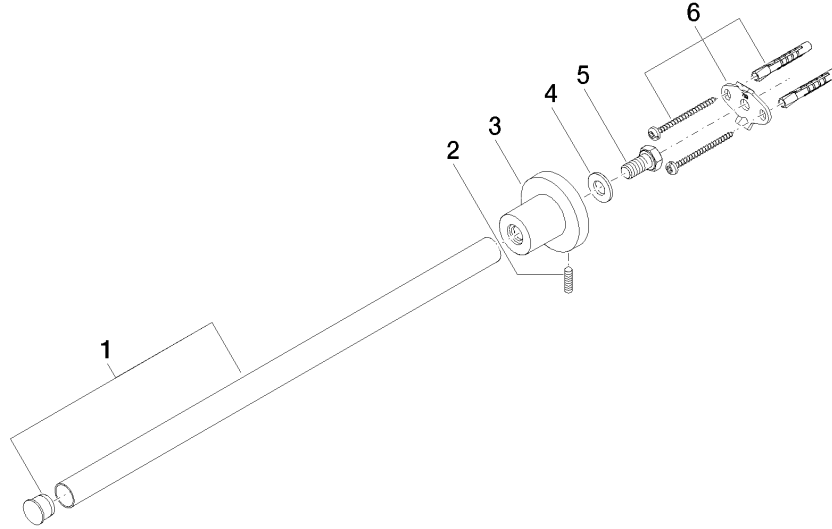

TARA Towel bar 1-piece non-swivel - Brushed Durabronze (23kt Gold)

83 211 892 Product version from 4/1/2024

- rosette Ø 55 mm
- 445mm projection

	Brushed Durabronze (23kt Gold)	83 211 892-28
	Chrome	83 211 892-00
	Brushed Platinum	83 211 892-06
	Platinum	83 211 892-08
	Dark Chrome	83 211 892-19
	Matte Black	83 211 892-33
	Brushed Bronze	83 211 892-42
	Brushed Champagne (22kt Gold)	83 211 892-46
	Champagne (22kt Gold)	83 211 892-47
	Brushed Chrome	83 211 892-93
	Brushed Dark Platinum	83 211 892-99

TARA Towel bar 1-piece non-swivel - Brushed Durabronz (23kt Gold)

83 211 892 Product version from 4/1/2024

mm [inches]

TARA Towel bar 1-piece non-swivel - Brushed Durabrass (23kt Gold)

83 211 892 Product version from 4/1/2024

Parts for other finishes can be found here: [Chrome](#)

Spare parts list

No.	Item Number	Name	Quantity used	Delivery time
1	90 28 22 540 89-28	holder	1	20
2	04 31 11 113 00 90	pin	1	2
3	08 17 89 505-28	holder	1	20
4	09 30 11 046 90	disc	1	2
5	09 30 30 071 90	screw	1	2
6	05 17 20 739 00 90	fixing set	1	2