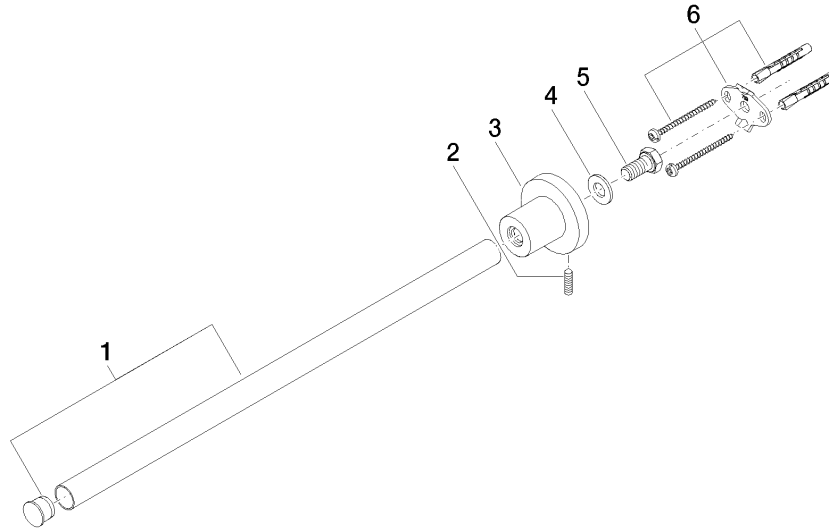

TARA Towel bar 1-piece non-swivel - Matte Black

83 211 892 Product version from 4/1/2024

- rosette Ø 55 mm
- 445mm projection

	Matte Black	83 211 892-33
	Chrome	83 211 892-00
	Brushed Platinum	83 211 892-06
	Platinum	83 211 892-08
	Dark Chrome	83 211 892-19
	Brushed Durabronze (23kt Gold)	83 211 892-28
	Brushed Bronze	83 211 892-42
	Brushed Champagne (22kt Gold)	83 211 892-46
	Champagne (22kt Gold)	83 211 892-47
	Brushed Chrome	83 211 892-93
	Brushed Dark Platinum	83 211 892-99

TARA Towel bar 1-piece non-swivel - Matte Black

83 211 892 Product version from 4/1/2024

mm [inches]

TARA Towel bar 1-piece non-swivel - Matte Black

83 211 892 Product version from 4/1/2024

Parts for other finishes can be found here: [Chrome](#)

Spare parts list

No.	Item Number	Name	Quantity used	Delivery time
1	90 28 22 540 89-33	holder	1	-
Spare part can no longer be ordered, please order the replacement item				
2	04 31 11 113 00 90	pin	1	2
3	08 17 89 505-33	holder	1	30
4	09 30 11 046 90	disc	1	2
5	09 30 30 071 90	screw	1	2
6	05 17 20 739 00 90	fixing set	1	2