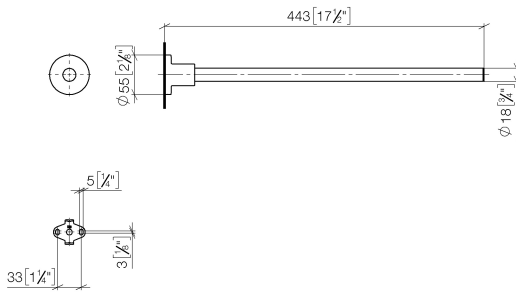

TARA Towel bar 1-piece non-swivel - Matte Black

83 211 892 Product version from 4/1/2024

- rosette Ø 55 mm
- 445mm projection

	Matte Black	83 211 892-33
	Chrome	83 211 892-00
	Brushed Platinum	83 211 892-06
	Platinum	83 211 892-08
	Dark Chrome	83 211 892-19
	Brushed Durabronze (23kt Gold)	83 211 892-28
	Brushed Bronze	83 211 892-42
	Brushed Champagne (22kt Gold)	83 211 892-46
	Champagne (22kt Gold)	83 211 892-47
	Brushed Chrome	83 211 892-93
	Brushed Dark Platinum	83 211 892-99

TARA Towel bar 1-piece non-swivel - Matte Black

83 211 892 Product version from 4/1/2024

mm [inches]

TARA Towel bar 1-piece non-swivel - Matte Black

83 211 892 Product version from 4/1/2024

Parts for other finishes can be found here: [Chrome](#)

Spare parts list

No.	Item Number	Name	Quantity used	Delivery time
1	90 28 22 540 89-33	holder	1	-
Spare part can no longer be ordered, please order the replacement item				
2	04 31 11 113 00 90	pin	1	2
3	08 17 89 505-33	holder	1	30
4	09 30 11 046 90	disc	1	2
5	09 30 30 071 90	screw	1	2
6	05 17 20 739 00 90	fixing set	1	2