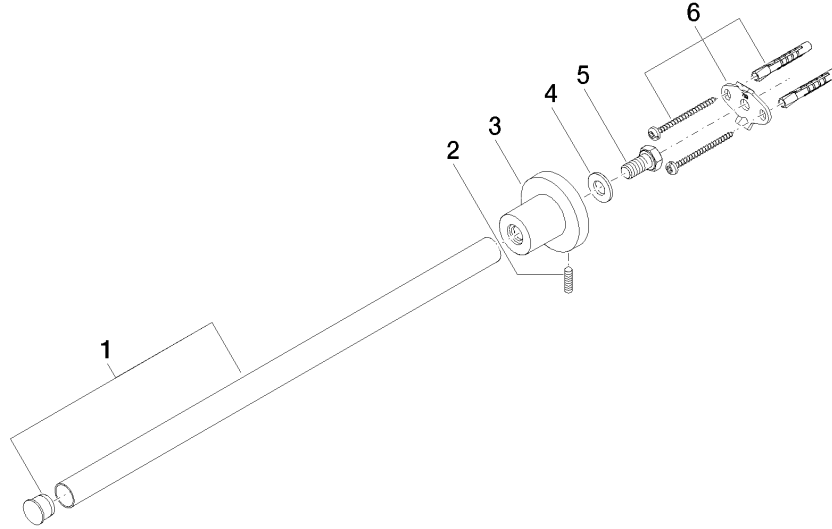

**TARA Towel bar 1-piece non-swivel - Brushed Champagne (22kt Gold)**

83 211 892 Product version from 4/1/2024

- rosette Ø 55 mm
- 445mm projection

	Brushed Champagne (22kt Gold)	83 211 892-46
	Chrome	83 211 892-00
	Brushed Platinum	83 211 892-06
	Platinum	83 211 892-08
	Dark Chrome	83 211 892-19
	Brushed Durabronze (23kt Gold)	83 211 892-28
	Matte Black	83 211 892-33
	Brushed Bronze	83 211 892-42
	Champagne (22kt Gold)	83 211 892-47
	Brushed Chrome	83 211 892-93
	Brushed Dark Platinum	83 211 892-99

## TARA Towel bar 1-piece non-swivel - Brushed Champagne (22kt Gold)

---

83 211 892 Product version from 4/1/2024

mm [inches]

**TARA Towel bar 1-piece non-swivel - Brushed Champagne (22kt Gold)**

83 211 892 Product version from 4/1/2024

Parts for other finishes can be found here: [Chrome](#)

**Spare parts list**

No.	Item Number	Name	Quantity used	Delivery time
1	90 28 22 540 89-46	holder	1	30
2	04 31 11 113 00 90	pin	1	2
3	08 17 89 505-46	holder	1	30
4	09 30 11 046 90	disc	1	2
5	09 30 30 071 90	screw	1	2
6	05 17 20 739 00 90	fixing set	1	2