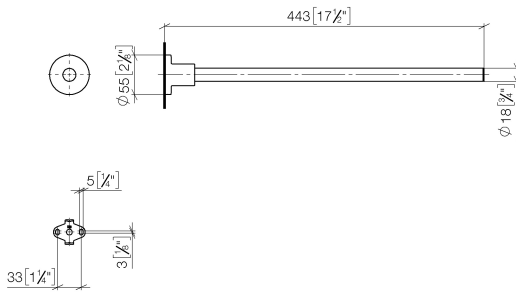

**TARA Towel bar 1-piece non-swivel - Brushed Champagne (22kt Gold)**

83 211 892 Product version from 4/1/2024

- rosette Ø 55 mm
- 445mm projection

	Brushed Champagne (22kt Gold)	83 211 892-46
	Chrome	83 211 892-00
	Brushed Platinum	83 211 892-06
	Platinum	83 211 892-08
	Dark Chrome	83 211 892-19
	Brushed Durabronze (23kt Gold)	83 211 892-28
	Matte Black	83 211 892-33
	Brushed Bronze	83 211 892-42
	Champagne (22kt Gold)	83 211 892-47
	Brushed Chrome	83 211 892-93
	Brushed Dark Platinum	83 211 892-99

## TARA Towel bar 1-piece non-swivel - Brushed Champagne (22kt Gold)

---

83 211 892 Product version from 4/1/2024

mm [inches]

**TARA Towel bar 1-piece non-swivel - Brushed Champagne (22kt Gold)**

83 211 892 Product version from 4/1/2024