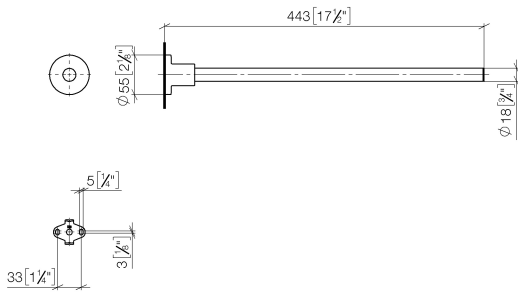

TARA Towel bar 1-piece non-swivel - Champagne (22kt Gold)

83 211 892 Product version from 4/1/2024

- rosette Ø 55 mm
- 445mm projection

| | | |
|---|--------------------------------|---------------|
|  | Champagne (22kt Gold) | 83 211 892-47 |
|  | Chrome | 83 211 892-00 |
|  | Brushed Platinum | 83 211 892-06 |
|  | Platinum | 83 211 892-08 |
|  | Dark Chrome | 83 211 892-19 |
|  | Brushed Durabronze (23kt Gold) | 83 211 892-28 |
|  | Matte Black | 83 211 892-33 |
|  | Brushed Bronze | 83 211 892-42 |
|  | Brushed Champagne (22kt Gold) | 83 211 892-46 |
|  | Brushed Chrome | 83 211 892-93 |
|  | Brushed Dark Platinum | 83 211 892-99 |

TARA Towel bar 1-piece non-swivel - Champagne (22kt Gold)

83 211 892 Product version from 4/1/2024

mm [inches]

TARA Towel bar 1-piece non-swivel - Champagne (22kt Gold)

83 211 892 Product version from 4/1/2024