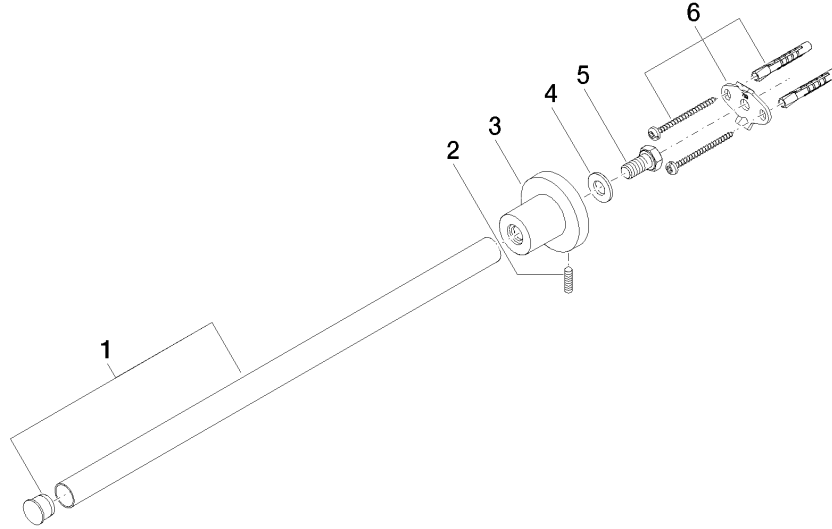

TARA Towel bar 1-piece non-swivel - Champagne (22kt Gold)

83 211 892 Product version from 4/1/2024

- rosette Ø 55 mm
- 445mm projection

| | | |
|---|--------------------------------|---------------|
|  | Champagne (22kt Gold) | 83 211 892-47 |
|  | Chrome | 83 211 892-00 |
|  | Brushed Platinum | 83 211 892-06 |
|  | Platinum | 83 211 892-08 |
|  | Dark Chrome | 83 211 892-19 |
|  | Brushed Durabronze (23kt Gold) | 83 211 892-28 |
|  | Matte Black | 83 211 892-33 |
|  | Brushed Bronze | 83 211 892-42 |
|  | Brushed Champagne (22kt Gold) | 83 211 892-46 |
|  | Brushed Chrome | 83 211 892-93 |
|  | Brushed Dark Platinum | 83 211 892-99 |

TARA Towel bar 1-piece non-swivel - Champagne (22kt Gold)

83 211 892 Product version from 4/1/2024

mm [inches]

TARA Towel bar 1-piece non-swivel - Champagne (22kt Gold)

83 211 892 Product version from 4/1/2024

Parts for other finishes can be found here: [Chrome](#)

Spare parts list

| No. | Item Number | Name | Quantity used | Delivery time |
|-----|--------------------|------------|---------------|---------------|
| 1 | 90 28 22 540 89-47 | holder | 1 | 30 |
| 2 | 04 31 11 113 00 90 | pin | 1 | 2 |
| 3 | 08 17 89 505-47 | holder | 1 | 30 |
| 4 | 09 30 11 046 90 | disc | 1 | 2 |
| 5 | 09 30 30 071 90 | screw | 1 | 2 |
| 6 | 05 17 20 739 00 90 | fixing set | 1 | 2 |