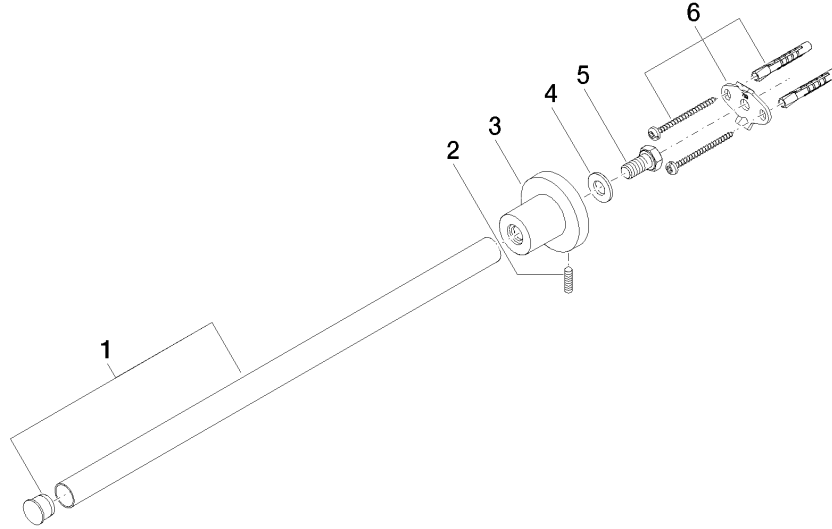

TARA Towel bar 1-piece non-swivel - Brushed Chrome

83 211 892 Product version from 4/1/2024

- rosette Ø 55 mm
- 445mm projection

	Brushed Chrome	83 211 892-93
	Chrome	83 211 892-00
	Brushed Platinum	83 211 892-06
	Platinum	83 211 892-08
	Dark Chrome	83 211 892-19
	Brushed Durabronze (23kt Gold)	83 211 892-28
	Matte Black	83 211 892-33
	Brushed Bronze	83 211 892-42
	Brushed Champagne (22kt Gold)	83 211 892-46
	Champagne (22kt Gold)	83 211 892-47
	Brushed Dark Platinum	83 211 892-99

TARA Towel bar 1-piece non-swivel - Brushed Chrome

83 211 892 Product version from 4/1/2024

mm [inches]

TARA Towel bar 1-piece non-swivel - Brushed Chrome

83 211 892 Product version from 4/1/2024

Parts for other finishes can be found here: [Chrome](#)

Spare parts list

No.	Item Number	Name	Quantity used	Delivery time
1	90 28 22 540 89-93	holder	1	20
2	04 31 11 113 00 90	pin	1	2
3	08 17 89 505-93	holder	1	20
4	09 30 11 046 90	disc	1	2
5	09 30 30 071 90	screw	1	2
6	05 17 20 739 00 90	fixing set	1	2