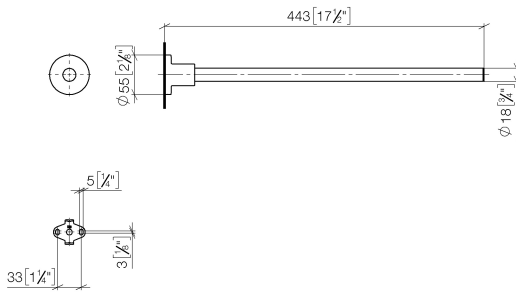

TARA Towel bar 1-piece non-swivel - Brushed Chrome

83 211 892 Product version from 4/1/2024

- rosette Ø 55 mm
- 445mm projection

	Brushed Chrome	83 211 892-93
	Chrome	83 211 892-00
	Brushed Platinum	83 211 892-06
	Platinum	83 211 892-08
	Dark Chrome	83 211 892-19
	Brushed Durabronze (23kt Gold)	83 211 892-28
	Matte Black	83 211 892-33
	Brushed Bronze	83 211 892-42
	Brushed Champagne (22kt Gold)	83 211 892-46
	Champagne (22kt Gold)	83 211 892-47
	Brushed Dark Platinum	83 211 892-99

TARA Towel bar 1-piece non-swivel - Brushed Chrome

83 211 892 Product version from 4/1/2024

mm [inches]

TARA Towel bar 1-piece non-swivel - Brushed Chrome

83 211 892 Product version from 4/1/2024

Parts for other finishes can be found here: [Chrome](#)

Spare parts list

No.	Item Number	Name	Quantity used	Delivery time
1	90 28 22 540 89-93	holder	1	20
2	04 31 11 113 00 90	pin	1	2
3	08 17 89 505-93	holder	1	20
4	09 30 11 046 90	disc	1	2
5	09 30 30 071 90	screw	1	2
6	05 17 20 739 00 90	fixing set	1	2