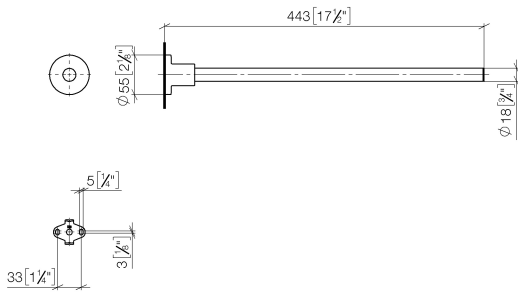

TARA Towel bar 1-piece non-swivel - Brushed Dark Platinum

83 211 892 Product version from 4/1/2024

- rosette Ø 55 mm
- 445mm projection

	Brushed Dark Platinum	83 211 892-99
	Chrome	83 211 892-00
	Brushed Platinum	83 211 892-06
	Platinum	83 211 892-08
	Dark Chrome	83 211 892-19
	Brushed Durabronze (23kt Gold)	83 211 892-28
	Matte Black	83 211 892-33
	Brushed Bronze	83 211 892-42
	Brushed Champagne (22kt Gold)	83 211 892-46
	Champagne (22kt Gold)	83 211 892-47
	Brushed Chrome	83 211 892-93

TARA Towel bar 1-piece non-swivel - Brushed Dark Platinum

83 211 892 Product version from 4/1/2024

mm [inches]

TARA Towel bar 1-piece non-swivel - Brushed Dark Platinum

83 211 892 Product version from 4/1/2024