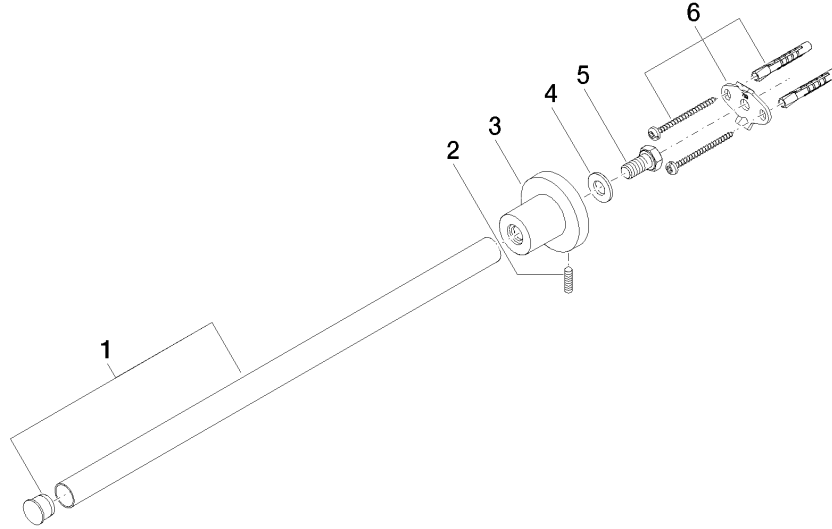

TARA Towel bar 1-piece non-swivel - Brushed Dark Platinum

83 211 892 Product version from 4/1/2024

- rosette Ø 55 mm
- 445mm projection

	Brushed Dark Platinum	83 211 892-99
	Chrome	83 211 892-00
	Brushed Platinum	83 211 892-06
	Platinum	83 211 892-08
	Dark Chrome	83 211 892-19
	Brushed Durabronze (23kt Gold)	83 211 892-28
	Matte Black	83 211 892-33
	Brushed Bronze	83 211 892-42
	Brushed Champagne (22kt Gold)	83 211 892-46
	Champagne (22kt Gold)	83 211 892-47
	Brushed Chrome	83 211 892-93

TARA Towel bar 1-piece non-swivel - Brushed Dark Platinum

83 211 892 Product version from 4/1/2024

mm [inches]

TARA Towel bar 1-piece non-swivel - Brushed Dark Platinum

83 211 892 Product version from 4/1/2024

Parts for other finishes can be found here: [Chrome](#)

Spare parts list

No.	Item Number	Name	Quantity used	Delivery time
1	90 28 22 540 89-99	holder	1	20
2	04 31 11 113 00 90	pin	1	2
3	08 17 89 505-99	holder	1	20
4	09 30 11 046 90	disc	1	2
5	09 30 30 071 90	screw	1	2
6	05 17 20 739 00 90	fixing set	1	2