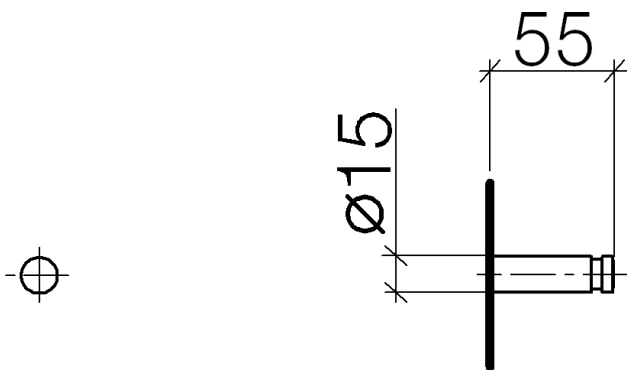

Bathtub - Lissé

Hook - polished chrome

Article number: 83 251 220-00

- 2-1/8" Projection

polished chrome

Dimensional drawing

All dimensions in mm / inch = mm x 0,0394

Bathtub - Lissé

Hook - polished chrome

Article number: 83 251 220-00

Bathtub - Lissé

Hook - polished chrome

Article number: 83 251 220-00

Other surface finishes

platinum matte
83 251 220-06

platinum
83 251 220-08