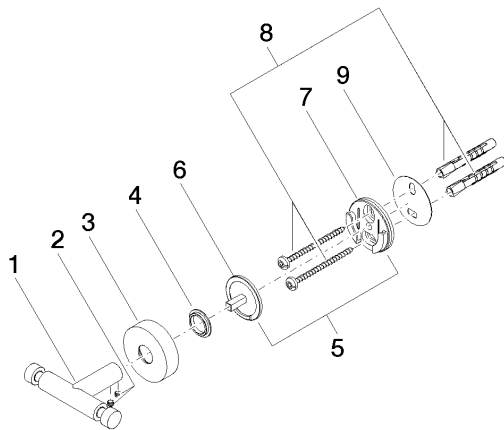

Bathtub - Lissé

Hook two-piece - polished chrome

Article number: 83 256 979-00

- Width 3-1/8"
- Flange diameter 1-5/8"
- 2-1/8" Projection

polished chrome

Dimensional drawing

All dimensions in mm / inch = mm x 0,0394

Bathtub - Lissé

Hook two-piece - polished chrome

Article number: 83 256 979-00

Bathtub - Lissé

Hook two-piece - polished chrome

Article number: 83 256 979-00

Other surface finishes

platinum matte
83 256 979-06

Spare parts list

Number	Item Number	Designation	Number of units
1	05 18 60 519 01-00	hook	1
2	09 31 11 038 90	pin	2
3	08 27 97 500-00	rosette	1
4	08 30 11 516 90	ring	1
5	08 17 97 559 90	holder	1
6	05 30 31 025 00 90	fixing set	1
7	08 17 97 501 07	holder	1
8	05 30 11 519 00 90	disc	1