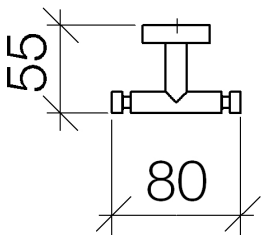

Bathtub - Lissé

Hook two-piece - polished chrome

Article number: 83 256 979-00

- Width 3-1/8"
- Flange diameter 1-5/8"
- 2-1/8" Projection

polished chrome

Dimensional drawing

All dimensions in mm / inch = mm x 0,0394

Bathtub - Lissé

Hook two-piece - polished chrome

Article number: 83 256 979-00

Bathtub - Lissé

Hook two-piece - polished chrome

Article number: 83 256 979-00

Other surface finishes

platinum matte
83 256 979-06

Spare parts list

Number	Item Number	Designation	Number of units
1	05 18 60 519 01-00	hook	1
2	09 31 11 038 90	pin	2
3	08 27 97 500-00	rosette	1
4	08 30 11 516 90	ring	1
5	08 17 97 559 90	holder	1
6	05 30 31 025 00 90	fixing set	1
7	08 17 97 501 07	holder	1
8	05 30 11 519 00 90	disc	1