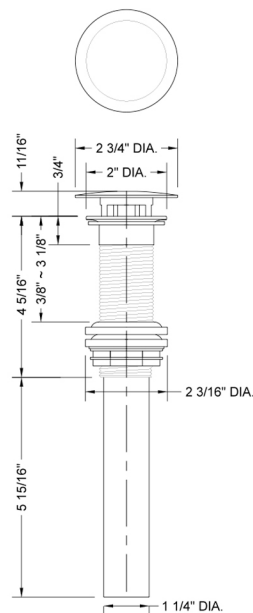

COMPLIANCES:

Complies with: ASME A112.18.2-2015/CSA B125.2-15