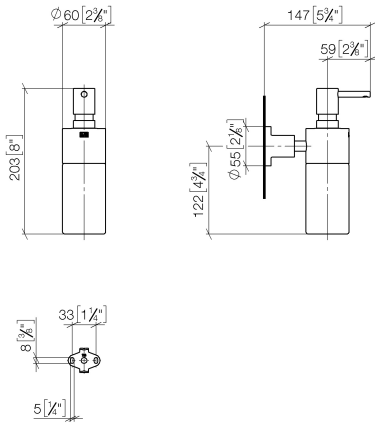

TARA Soap dispenser wall-mounted - Chrome

83 435 892 Product version from 4/1/2024

- Frosted glass bottle
- Width 2-3/8"
- Height 7-7/8"
- Flange diameter 2-1/8"
- 8.45 oz bottle capacity
- 5-5/8" Projection

TARA Soap dispenser wall-mounted - Chrome

83 435 892 Product version from 4/1/2024

mm [inches]

TARA Soap dispenser wall-mounted - Chrome

83 435 892 Product version from 4/1/2024

Parts for other finishes can be found here: **Brushed**
Platinum

Spare parts list

Number	Item Number	Designation	Number of units	Lead time
1	90 10 10 535 00-00	dispenser	1	30
2	90 10 10 529 00-00	base	1	10
3	90 90 04 001 00 82	glass	1	2
4	08 17 20 624-00	holder	1	10
5	04 31 11 113 00 90	pin	1	2
6	08 17 89 505-00	holder	1	10
7	09 30 11 046 90	disc	1	2
8	08 18 50 586 90	screw	1	2
9	09 23 10 026 90	nut	1	2
10	05 17 20 739 00 90	fixing set	1	2