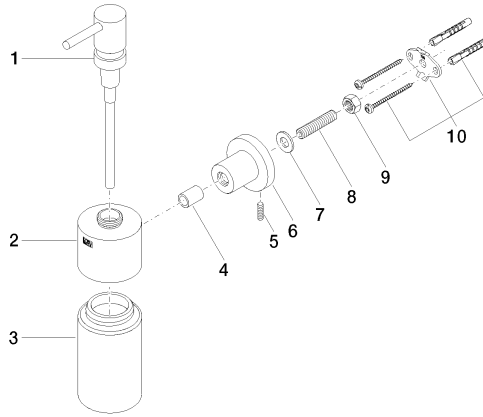

TARA Soap dispenser wall-mounted - Chrome

83 435 892 Product version from 4/1/2024

- Frosted glass bottle
- Width 2-3/8"
- Height 7-7/8"
- Flange diameter 2-1/8"
- 8.45 oz bottle capacity
- 5-5/8" Projection

TARA Soap dispenser wall-mounted - Chrome

83 435 892 Product version from 4/1/2024

mm [inches]

TARA Soap dispenser wall-mounted - Chrome

83 435 892 Product version from 4/1/2024

Parts for other finishes can be found here: **Brushed**
Platinum

Spare parts list

Number	Item Number	Designation	Number of units	Lead time
1	90 10 10 535 00-00	dispenser	1	30
2	90 10 10 529 00-00	base	1	10
3	90 90 04 001 00 82	glass	1	2
4	08 17 20 624-00	holder	1	10
5	04 31 11 113 00 90	pin	1	2
6	08 17 89 505-00	holder	1	10
7	09 30 11 046 90	disc	1	2
8	08 18 50 586 90	screw	1	2
9	09 23 10 026 90	nut	1	2
10	05 17 20 739 00 90	fixing set	1	2