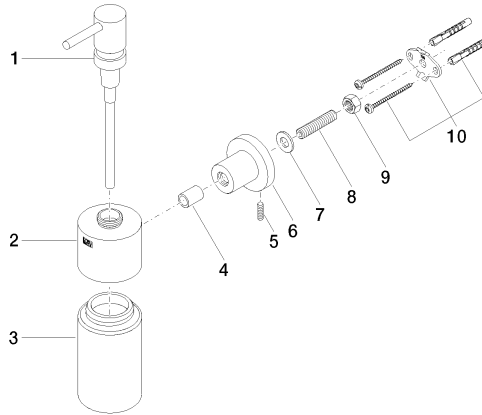

TARA Soap dispenser wall-mounted - Brushed Platinum

83 435 892 Product version from 4/1/2024

- Frosted glass bottle
- Width 2-3/8"
- Height 7-7/8"
- Flange diameter 2-1/8"
- 8.45 oz bottle capacity
- 5-5/8" Projection

TARA Soap dispenser wall-mounted - Brushed Platinum

83 435 892 Product version from 4/1/2024

mm [inches]

TARA Soap dispenser wall-mounted - Brushed Platinum

83 435 892 Product version from 4/1/2024

Parts for other finishes can be found here: [Chrome](#)

Spare parts list

Number	Item Number	Designation	Number of units	Lead time
1	90 10 10 535 00-06	dispenser	1	30
2	90 10 10 529 00-06	base	1	-
Spare part can no longer be ordered, please order the replacement item				
3	90 90 04 001 00 82	glass	1	2
4	08 17 20 624-06	holder	1	10
5	04 31 11 113 00 90	pin	1	2
6	08 17 89 505-06	holder	1	10
7	09 30 11 046 90	disc	1	2
8	08 18 50 586 90	screw	1	2
9	09 23 10 026 90	nut	1	2
10	05 17 20 739 00 90	fixing set	1	2