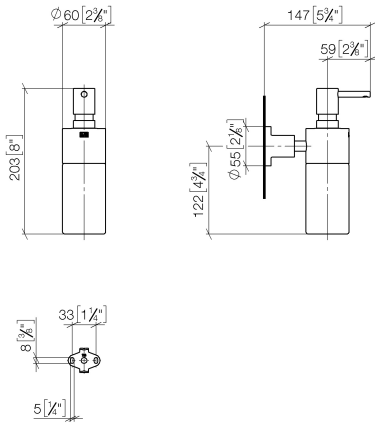

TARA Soap dispenser wall-mounted - Brushed Platinum

83 435 892 Product version from 4/1/2024

- Frosted glass bottle
- Width 2-3/8"
- Height 7-7/8"
- Flange diameter 2-1/8"
- 8.45 oz bottle capacity
- 5-5/8" Projection

TARA Soap dispenser wall-mounted - Brushed Platinum

83 435 892 Product version from 4/1/2024

mm [inches]

TARA Soap dispenser wall-mounted - Brushed Platinum

83 435 892 Product version from 4/1/2024

Parts for other finishes can be found here: [Chrome](#)

Spare parts list

Number	Item Number	Designation	Number of units	Lead time
1	90 10 10 535 00-06	dispenser	1	30
2	90 10 10 529 00-06	base	1	-
Spare part can no longer be ordered, please order the replacement item				
3	90 90 04 001 00 82	glass	1	2
4	08 17 20 624-06	holder	1	10
5	04 31 11 113 00 90	pin	1	2
6	08 17 89 505-06	holder	1	10
7	09 30 11 046 90	disc	1	2
8	08 18 50 586 90	screw	1	2
9	09 23 10 026 90	nut	1	2
10	05 17 20 739 00 90	fixing set	1	2