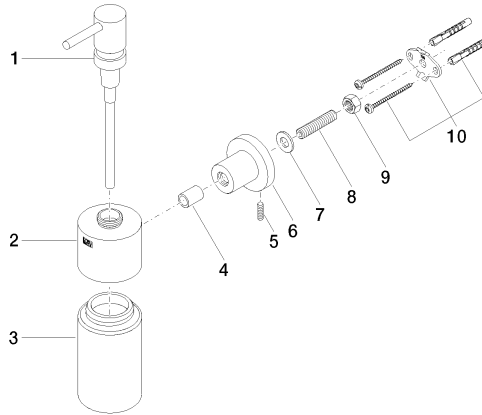

TARA Soap dispenser wall-mounted - Platinum

83 435 892 Product version from 4/1/2024

- Frosted glass bottle
- Width 2-3/8"
- Height 7-7/8"
- Flange diameter 2-1/8"
- 8.45 oz bottle capacity
- 5-5/8" Projection

TARA Soap dispenser wall-mounted - Platinum

83 435 892 Product version from 4/1/2024

mm [inches]

TARA Soap dispenser wall-mounted - Platinum

83 435 892 Product version from 4/1/2024

Parts for other finishes can be found here: [Chrome](#)

Spare parts list

Number	Item Number	Designation	Number of units	Lead time
1	90 10 10 535 00-08	dispenser	1	60
2	90 10 10 529 00-08	base	1	-
Spare part can no longer be ordered, please order the replacement item				
3	90 90 04 001 00 82	glass	1	2
4	08 17 20 624-08	holder	1	40
5	04 31 11 113 00 90	pin	1	2
6	08 17 89 505-08	holder	1	40
7	09 30 11 046 90	disc	1	2
8	08 18 50 586 90	screw	1	2
9	09 23 10 026 90	nut	1	2
10	05 17 20 739 00 90	fixing set	1	2