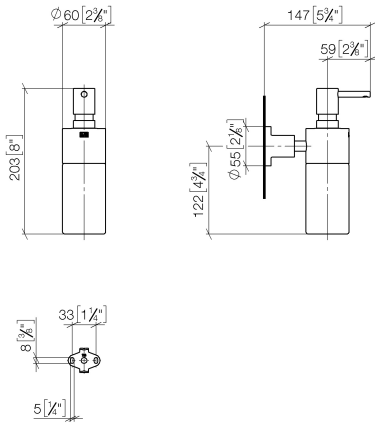

TARA Soap dispenser wall-mounted - Platinum

83 435 892 Product version from 4/1/2024

- Frosted glass bottle
- Width 2-3/8"
- Height 7-7/8"
- Flange diameter 2-1/8"
- 8.45 oz bottle capacity
- 5-5/8" Projection

TARA Soap dispenser wall-mounted - Platinum

83 435 892 Product version from 4/1/2024

mm [inches]

TARA Soap dispenser wall-mounted - Platinum

83 435 892 Product version from 4/1/2024

Parts for other finishes can be found here: [Chrome](#)

Spare parts list

Number	Item Number	Designation	Number of units	Lead time
1	90 10 10 535 00-08	dispenser	1	60
2	90 10 10 529 00-08	base	1	-
Spare part can no longer be ordered, please order the replacement item				
3	90 90 04 001 00 82	glass	1	2
4	08 17 20 624-08	holder	1	40
5	04 31 11 113 00 90	pin	1	2
6	08 17 89 505-08	holder	1	40
7	09 30 11 046 90	disc	1	2
8	08 18 50 586 90	screw	1	2
9	09 23 10 026 90	nut	1	2
10	05 17 20 739 00 90	fixing set	1	2