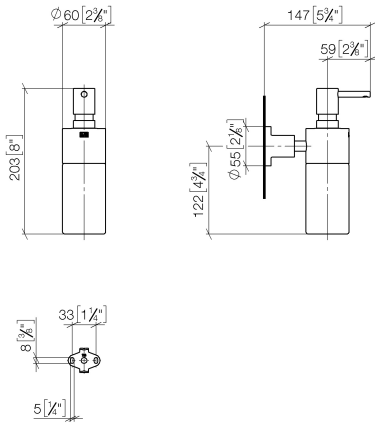

TARA Soap dispenser wall-mounted - Dark Chrome

83 435 892

- Frosted glass bottle
- Width 2-3/8"
- Height 7-7/8"
- Flange diameter 2-1/8"
- 8.45 oz bottle capacity
- 5-5/8" Projection

	Dark Chrome	83 435 892-19
	Chrome	83 435 892-00
	Brushed Platinum	83 435 892-06
	Platinum	83 435 892-08
	Brushed Durabronze (23kt Gold)	83 435 892-28
	Matte Black	83 435 892-33
	Brushed Bronze	83 435 892-42
	Brushed Champagne (22kt Gold)	83 435 892-46
	Champagne (22kt Gold)	83 435 892-47
	Brushed Chrome	83 435 892-93
	Brushed Dark Platinum	83 435 892-99

TARA Soap dispenser wall-mounted - Dark Chrome

83 435 892

mm [inches]

TARA Soap dispenser wall-mounted - Dark Chrome

83 435 892

Parts for other
finishes can be found
here: [Chrome](#)