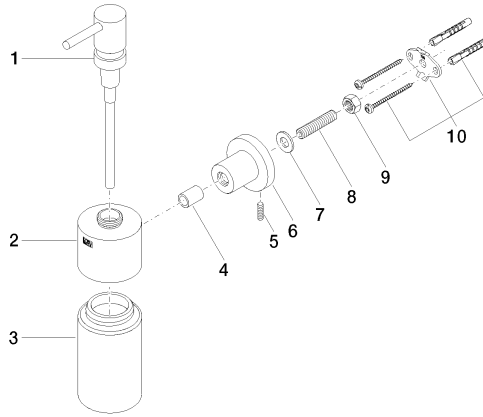

## TARA Soap dispenser wall-mounted - Brushed Durabronz (23kt Gold)

83 435 892 Product version from 4/1/2024

- Frosted glass bottle
- Width 2-3/8"
- Height 7-7/8"
- Flange diameter 2-1/8"
- 8.45 oz bottle capacity
- 5-5/8" Projection

## TARA Soap dispenser wall-mounted - Brushed Durabronz (23kt Gold)

83 435 892 Product version from 4/1/2024

mm [inches]

**TARA Soap dispenser wall-mounted - Brushed Durabronz (23kt Gold)**

83 435 892 Product version from 4/1/2024

Parts for other finishes can be found here: [Chrome](#)

**Spare parts list**

Number	Item Number	Designation	Number of units	Lead time
1	90 10 10 535 00-28	dispenser	1	40
2	90 10 10 529 00-28	base	1	20
3	90 90 04 001 00 82	glass	1	2
4	08 17 20 624-28	holder	1	20
5	04 31 11 113 00 90	pin	1	2
6	08 17 89 505-28	holder	1	20
7	09 30 11 046 90	disc	1	2
8	08 18 50 586 90	screw	1	2
9	09 23 10 026 90	nut	1	2
10	05 17 20 739 00 90	fixing set	1	2