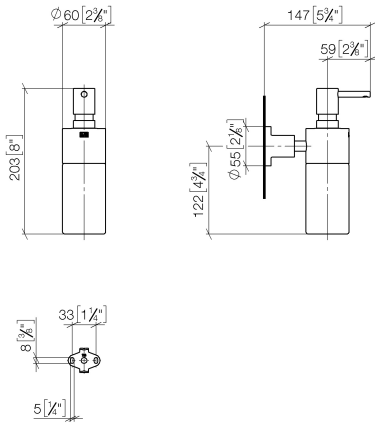

## TARA Soap dispenser wall-mounted - Brushed Durabronz (23kt Gold)

83 435 892 Product version from 4/1/2024

- Frosted glass bottle
- Width 2-3/8"
- Height 7-7/8"
- Flange diameter 2-1/8"
- 8.45 oz bottle capacity
- 5-5/8" Projection

## TARA Soap dispenser wall-mounted - Brushed Durabronz (23kt Gold)

83 435 892 Product version from 4/1/2024

mm [inches]

**TARA Soap dispenser wall-mounted - Brushed Durabronz (23kt Gold)**

83 435 892 Product version from 4/1/2024

Parts for other finishes can be found here: [Chrome](#)

**Spare parts list**

Number	Item Number	Designation	Number of units	Lead time
1	90 10 10 535 00-28	dispenser	1	40
2	90 10 10 529 00-28	base	1	20
3	90 90 04 001 00 82	glass	1	2
4	08 17 20 624-28	holder	1	20
5	04 31 11 113 00 90	pin	1	2
6	08 17 89 505-28	holder	1	20
7	09 30 11 046 90	disc	1	2
8	08 18 50 586 90	screw	1	2
9	09 23 10 026 90	nut	1	2
10	05 17 20 739 00 90	fixing set	1	2