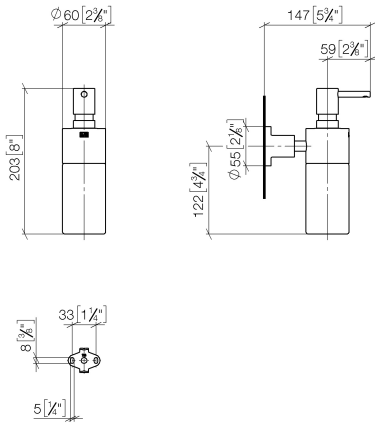

TARA Soap dispenser wall-mounted - Matte Black

83 435 892 Product version from 4/1/2024

- Frosted glass bottle
- Width 2-3/8"
- Height 7-7/8"
- Flange diameter 2-1/8"
- 8.45 oz bottle capacity
- 5-5/8" Projection

TARA Soap dispenser wall-mounted - Matte Black

83 435 892 Product version from 4/1/2024

mm [inches]

TARA Soap dispenser wall-mounted - Matte Black

83 435 892 Product version from 4/1/2024

Parts for other finishes can be found here: [Chrome](#)

Spare parts list

Number	Item Number	Designation	Number of units	Lead time
1	90 10 10 535 00-33	dispenser	1	50
2	90 10 10 529 00-33	base	1	-
Spare part can no longer be ordered, please order the replacement item				
3	90 90 04 001 00 82	glass	1	2
4	08 17 20 624-33	holder	1	30
5	04 31 11 113 00 90	pin	1	2
6	08 17 89 505-33	holder	1	30
7	09 30 11 046 90	disc	1	2
8	08 18 50 586 90	screw	1	2
9	09 23 10 026 90	nut	1	2
10	05 17 20 739 00 90	fixing set	1	2