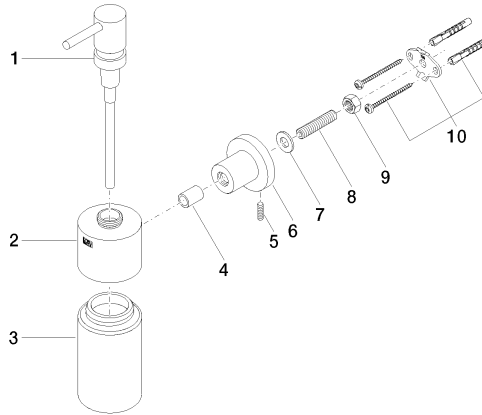

TARA Soap dispenser wall-mounted - Matte Black

83 435 892 Product version from 4/1/2024

- Frosted glass bottle
- Width 2-3/8"
- Height 7-7/8"
- Flange diameter 2-1/8"
- 8.45 oz bottle capacity
- 5-5/8" Projection

TARA Soap dispenser wall-mounted - Matte Black

83 435 892 Product version from 4/1/2024

mm [inches]

TARA Soap dispenser wall-mounted - Matte Black

83 435 892 Product version from 4/1/2024

Parts for other finishes can be found here: [Chrome](#)

Spare parts list

Number	Item Number	Designation	Number of units	Lead time
1	90 10 10 535 00-33	dispenser	1	50
2	90 10 10 529 00-33	base	1	-
Spare part can no longer be ordered, please order the replacement item				
3	90 90 04 001 00 82	glass	1	2
4	08 17 20 624-33	holder	1	30
5	04 31 11 113 00 90	pin	1	2
6	08 17 89 505-33	holder	1	30
7	09 30 11 046 90	disc	1	2
8	08 18 50 586 90	screw	1	2
9	09 23 10 026 90	nut	1	2
10	05 17 20 739 00 90	fixing set	1	2