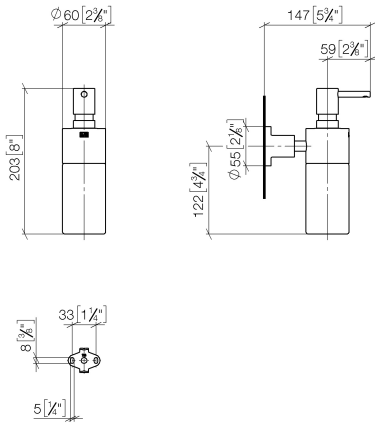

## TARA Soap dispenser wall-mounted - Brushed Champagne (22kt Gold)

83 435 892 Product version from 4/1/2024

- Frosted glass bottle
- Width 2-3/8"
- Height 7-7/8"
- Flange diameter 2-1/8"
- 8.45 oz bottle capacity
- 5-5/8" Projection

## TARA Soap dispenser wall-mounted - Brushed Champagne (22kt Gold)

83 435 892 Product version from 4/1/2024

mm [inches]

**TARA Soap dispenser wall-mounted - Brushed Champagne (22kt Gold)**

83 435 892 Product version from 4/1/2024

Parts for other finishes can be found here: [Chrome](#)

**Spare parts list**

Number	Item Number	Designation	Number of units	Lead time
1	90 10 10 535 00-46	dispenser	1	50
2	90 10 10 529 00-46	base	1	30
3	90 90 04 001 00 82	glass	1	2
4	08 17 20 624-46	holder	1	30
5	04 31 11 113 00 90	pin	1	2
6	08 17 89 505-46	holder	1	30
7	09 30 11 046 90	disc	1	2
8	08 18 50 586 90	screw	1	2
9	09 23 10 026 90	nut	1	2
10	05 17 20 739 00 90	fixing set	1	2