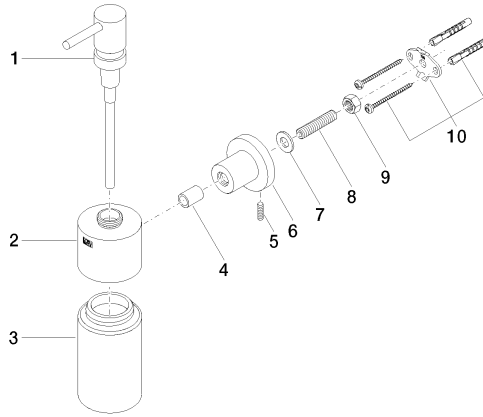

## TARA Soap dispenser wall-mounted - Brushed Champagne (22kt Gold)

83 435 892 Product version from 4/1/2024

- Frosted glass bottle
- Width 2-3/8"
- Height 7-7/8"
- Flange diameter 2-1/8"
- 8.45 oz bottle capacity
- 5-5/8" Projection

## TARA Soap dispenser wall-mounted - Brushed Champagne (22kt Gold)

83 435 892 Product version from 4/1/2024

mm [inches]

**TARA Soap dispenser wall-mounted - Brushed Champagne (22kt Gold)**

83 435 892 Product version from 4/1/2024

Parts for other finishes can be found here: [Chrome](#)

**Spare parts list**

Number	Item Number	Designation	Number of units	Lead time
1	90 10 10 535 00-46	dispenser	1	50
2	90 10 10 529 00-46	base	1	30
3	90 90 04 001 00 82	glass	1	2
4	08 17 20 624-46	holder	1	30
5	04 31 11 113 00 90	pin	1	2
6	08 17 89 505-46	holder	1	30
7	09 30 11 046 90	disc	1	2
8	08 18 50 586 90	screw	1	2
9	09 23 10 026 90	nut	1	2
10	05 17 20 739 00 90	fixing set	1	2