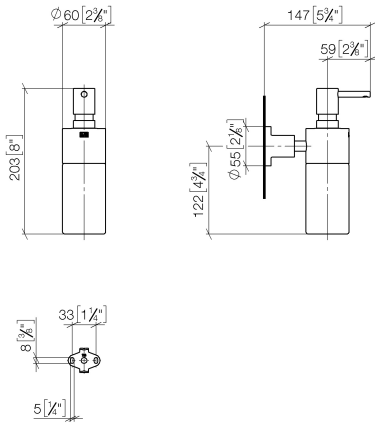

## TARA Soap dispenser wall-mounted - Champagne (22kt Gold)

83 435 892 Product version from 4/1/2024

- Frosted glass bottle
- Width 2-3/8"
- Height 7-7/8"
- Flange diameter 2-1/8"
- 8.45 oz bottle capacity
- 5-5/8" Projection

## TARA Soap dispenser wall-mounted - Champagne (22kt Gold)

---

83 435 892 Product version from 4/1/2024

mm [inches]

**TARA Soap dispenser wall-mounted - Champagne (22kt Gold)**

83 435 892 Product version from 4/1/2024

Parts for other finishes can be found here: [Chrome](#)

**Spare parts list**

Number	Item Number	Designation	Number of units	Lead time
1	90 10 10 535 00-47	dispenser	1	50
2	90 10 10 529 00-47	base	1	30
3	90 90 04 001 00 82	glass	1	2
4	08 17 20 624-47	holder	1	30
5	04 31 11 113 00 90	pin	1	2
6	08 17 89 505-47	holder	1	30
7	09 30 11 046 90	disc	1	2
8	08 18 50 586 90	screw	1	2
9	09 23 10 026 90	nut	1	2
10	05 17 20 739 00 90	fixing set	1	2