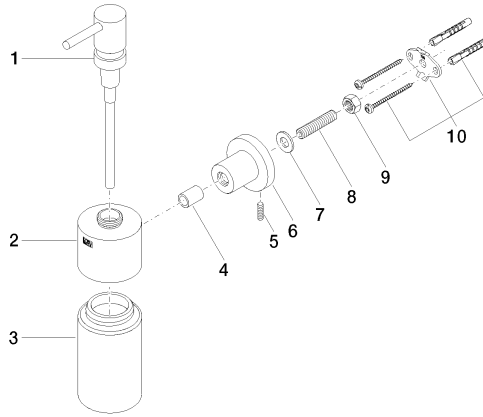

## TARA Soap dispenser wall-mounted - Champagne (22kt Gold)

83 435 892 Product version from 4/1/2024

- Frosted glass bottle
- Width 2-3/8"
- Height 7-7/8"
- Flange diameter 2-1/8"
- 8.45 oz bottle capacity
- 5-5/8" Projection

## TARA Soap dispenser wall-mounted - Champagne (22kt Gold)

---

83 435 892 Product version from 4/1/2024

mm [inches]

**TARA Soap dispenser wall-mounted - Champagne (22kt Gold)**

83 435 892 Product version from 4/1/2024

Parts for other finishes can be found here: [Chrome](#)

**Spare parts list**

Number	Item Number	Designation	Number of units	Lead time
1	90 10 10 535 00-47	dispenser	1	50
2	90 10 10 529 00-47	base	1	30
3	90 90 04 001 00 82	glass	1	2
4	08 17 20 624-47	holder	1	30
5	04 31 11 113 00 90	pin	1	2
6	08 17 89 505-47	holder	1	30
7	09 30 11 046 90	disc	1	2
8	08 18 50 586 90	screw	1	2
9	09 23 10 026 90	nut	1	2
10	05 17 20 739 00 90	fixing set	1	2