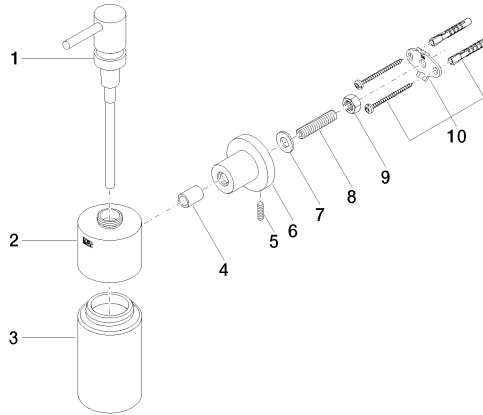

TARA Soap dispenser wall-mounted - Brushed Chrome

83 435 892 Product version from 4/1/2024

- Frosted glass bottle
- Width 2-3/8"
- Height 7-7/8"
- Flange diameter 2-1/8"
- 8.45 oz bottle capacity
- 5-5/8" Projection

TARA Soap dispenser wall-mounted - Brushed Chrome

83 435 892 Product version from 4/1/2024

mm [inches]

TARA Soap dispenser wall-mounted - Brushed Chrome

83 435 892 Product version from 4/1/2024

Parts for other finishes can be found here: [Chrome](#)

Spare parts list

Number	Item Number	Designation	Number of units	Lead time
1	90 10 10 535 00-93	dispenser	1	40
2	90 10 10 529 00-93	base	1	20
3	90 90 04 001 00 82	glass	1	2
4	08 17 20 624-93	holder	1	20
5	04 31 11 113 00 90	pin	1	2
6	08 17 89 505-93	holder	1	20
7	09 30 11 046 90	disc	1	2
8	08 18 50 586 90	screw	1	2
9	09 23 10 026 90	nut	1	2
10	05 17 20 739 00 90	fixing set	1	2