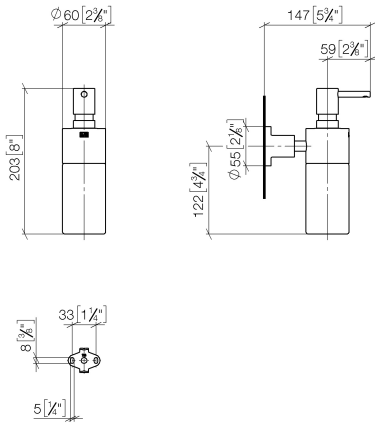

TARA Soap dispenser wall-mounted - Brushed Chrome

83 435 892 Product version from 4/1/2024

- Frosted glass bottle
- Width 2-3/8"
- Height 7-7/8"
- Flange diameter 2-1/8"
- 8.45 oz bottle capacity
- 5-5/8" Projection

TARA Soap dispenser wall-mounted - Brushed Chrome

83 435 892 Product version from 4/1/2024

mm [inches]

TARA Soap dispenser wall-mounted - Brushed Chrome

83 435 892 Product version from 4/1/2024

Parts for other finishes can be found here: [Chrome](#)

Spare parts list

Number	Item Number	Designation	Number of units	Lead time
1	90 10 10 535 00-93	dispenser	1	40
2	90 10 10 529 00-93	base	1	20
3	90 90 04 001 00 82	glass	1	2
4	08 17 20 624-93	holder	1	20
5	04 31 11 113 00 90	pin	1	2
6	08 17 89 505-93	holder	1	20
7	09 30 11 046 90	disc	1	2
8	08 18 50 586 90	screw	1	2
9	09 23 10 026 90	nut	1	2
10	05 17 20 739 00 90	fixing set	1	2