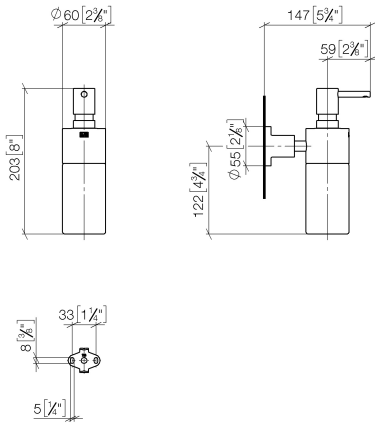

TARA Soap dispenser wall-mounted - Brushed Dark Platinum

83 435 892 Product version from 4/1/2024

- Frosted glass bottle
- Width 2-3/8"
- Height 7-7/8"
- Flange diameter 2-1/8"
- 8.45 oz bottle capacity
- 5-5/8" Projection

TARA Soap dispenser wall-mounted - Brushed Dark Platinum

83 435 892 Product version from 4/1/2024

mm [inches]

TARA Soap dispenser wall-mounted - Brushed Dark Platinum

83 435 892 Product version from 4/1/2024

Parts for other finishes can be found here: [Chrome](#)

Spare parts list

Number	Item Number	Designation	Number of units	Lead time
1	90 10 10 535 00-99	dispenser	1	50
2	90 10 10 529 00-99	base	1	20
3	90 90 04 001 00 82	glass	1	2
4	08 17 20 624-99	holder	1	20
5	04 31 11 113 00 90	pin	1	2
6	08 17 89 505-99	holder	1	20
7	09 30 11 046 90	disc	1	2
8	08 18 50 586 90	screw	1	2
9	09 23 10 026 90	nut	1	2
10	05 17 20 739 00 90	fixing set	1	2