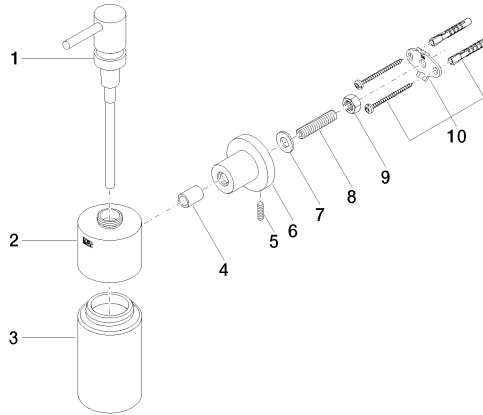

TARA Soap dispenser wall-mounted - Brushed Dark Platinum

83 435 892 Product version from 4/1/2024

- Frosted glass bottle
- Width 2-3/8"
- Height 7-7/8"
- Flange diameter 2-1/8"
- 8.45 oz bottle capacity
- 5-5/8" Projection

TARA Soap dispenser wall-mounted - Brushed Dark Platinum

83 435 892 Product version from 4/1/2024

mm [inches]

TARA Soap dispenser wall-mounted - Brushed Dark Platinum

83 435 892 Product version from 4/1/2024

Parts for other finishes can be found here: [Chrome](#)

Spare parts list

Number	Item Number	Designation	Number of units	Lead time
1	90 10 10 535 00-99	dispenser	1	50
2	90 10 10 529 00-99	base	1	20
3	90 90 04 001 00 82	glass	1	2
4	08 17 20 624-99	holder	1	20
5	04 31 11 113 00 90	pin	1	2
6	08 17 89 505-99	holder	1	20
7	09 30 11 046 90	disc	1	2
8	08 18 50 586 90	screw	1	2
9	09 23 10 026 90	nut	1	2
10	05 17 20 739 00 90	fixing set	1	2