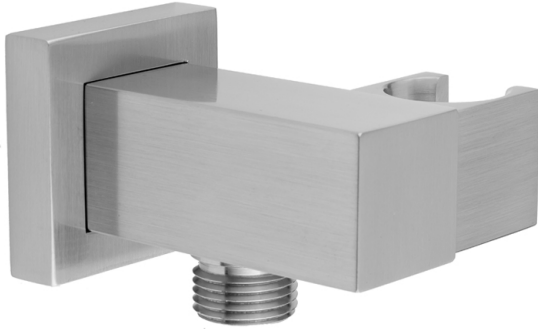

# CUBIX® Water Supply Elbow with Adjustable Handshower Holder

Model #: 8757-

## FEATURES:

- Cubix® brass water supply elbow with brass adjustable angle wall mount handshower holder
- 1/2" Female inlet x 1/2" Male outlet
- Conical end of hose sits in holder
- Allows for easy adjustment of handshower to desired angle
- Ideal for use with any style handshower
- Sliding escutcheon for easy installation
- Not available in BKN, PCU, & PG