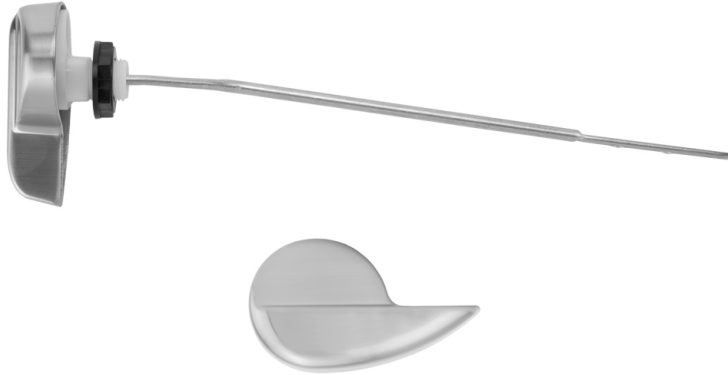

Toilet Tank Trip Lever to Fit TOTO

Model #: 904-

FEATURES:

- Toilet tank "trip" lever to fit TOTO model: THU004
- Brass arm
- Fits TOTO Models: Carlyle, Carlyle II, Carolina, Carolina II, Eco Ultramax, Eco Supreme, Supreme, Supreme II, Ultramax, Ultramax II, Ultimate
- Not available in ULB

AVAILABLE FINISHES:

Polished Chrome (PCH)	Satin Chrome (SC)	Bronze Umber (BU)
Satin Nickel (SN)	Pewter (PEW)	Caramel Bronze (CB)
Polished Nickel (PN)	Antique Brass (AB)	Antique Copper (ACU)
Oil-Rubbed Bronze (ORB)	Polished Brass (PB)	Polished Copper (PCU)
Vintage Bronze (VB)	Satin Brass (SB)	Matte Black (MBK)
Satin Gold (SG)	Polished Gold (PG)	Black Nickel (BKN)
White (WH)	Satin Cooper (SCU)	Almond (ALD)
Amber (AMB)	Azure Blue (AZB)	Coral (COR)
Mint Green (GRN)	Stone Grey (GRY)	Lilac (LAC)
Light Blue (LBL)	Limon (LIM)	Plum (PLM)
Pink (PNK)	Red (RED)	Graphite (GPH)
Aged Unlacquered Brass (AUB)		