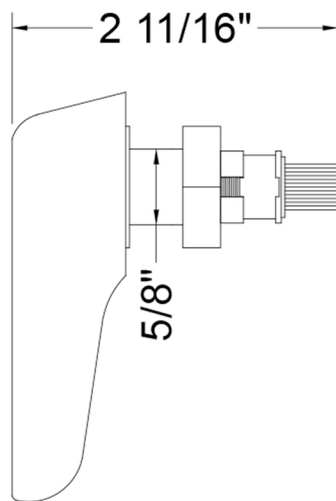

Toilet Tank Trip Lever To Fit TOTO

Model #: 9390-

FEATURES:

- Toilet tank "trip" lever to fit TOTO model: THU390, THU416, THU466, THU485, THU773, THU806
- Brass handle
- Fits TOTO Models: Connely 1G, Promenade II 1G, Carlyle II 1G, Nexus 1G, Vespian II 1g, Drake II 1G, Aqua IV Cube, Aqua IV Arc, Ultramax II 1G, and fits all TOTO side mount lever Dual Flush

SPECIFICATION DRAWING:

SIDE VIEW

FRONT VIEW