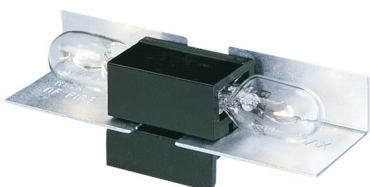

9428-12: Lx Wedge Base Lampholder-12

Dimensions:

Length:	2 1/2"
Width:	3/4"
Height:	3/4"

Bulbs:

- 1 - Wedge T3 1/4 5w Max. 12v - Not included
- 1 - Xenon Wedge T3 1/4 3w Max. 12v - Not included
- 1 - Xenon Wedge T3 1/4 5w Max. 12v - Not included

Material List:

- 1 Body - Polycarbonate - Black
- 1 Reflector - Aluminum - Polished Aluminum

Safety Listing:

- Safety Listed for Damp Locations
- Safety Listed for Damp Locations

Instruction Sheets:

Trilingual Lyte (English, Spanish, French) (HC-128)

Collections: Lx Wedge Base Lampholders (Primary)
 Lx Components

For use with our Xenon and incandescent wedge base lamps, the Lx Wedge Base Lampholders feature a high quality reflector for minimizing light loss from your selected lamps. Each lampholder snaps onto Lx Track and Cable with ease and minimum spacing of 4 inches on center. Recommended for use in hard to reach applications or in tight spaces. Replacement lamps: 9728, 9731, 9732.

UPC #:785652942822

Finish: Black (12)

Replacement Bulb Data:

Info: 9728 Info: 9731 Info: 9732

Product #			Type	Base	Watts	Watts Consumed	Volts	Hours	Lumens	Temp (°K)	CRI
9728	Clear Glass Lens		T3 1/4	Wedge	5	4	12v	9000	23	2300	90
9731	Clear Glass Lens	Xenon	T3 1/4	Wedge	3	2.7	12v	19000	15	2400	90
9732	Clear Glass Lens	Xenon	T3 1/4	Wedge	5	4.2	12v	8000	55	2550	90