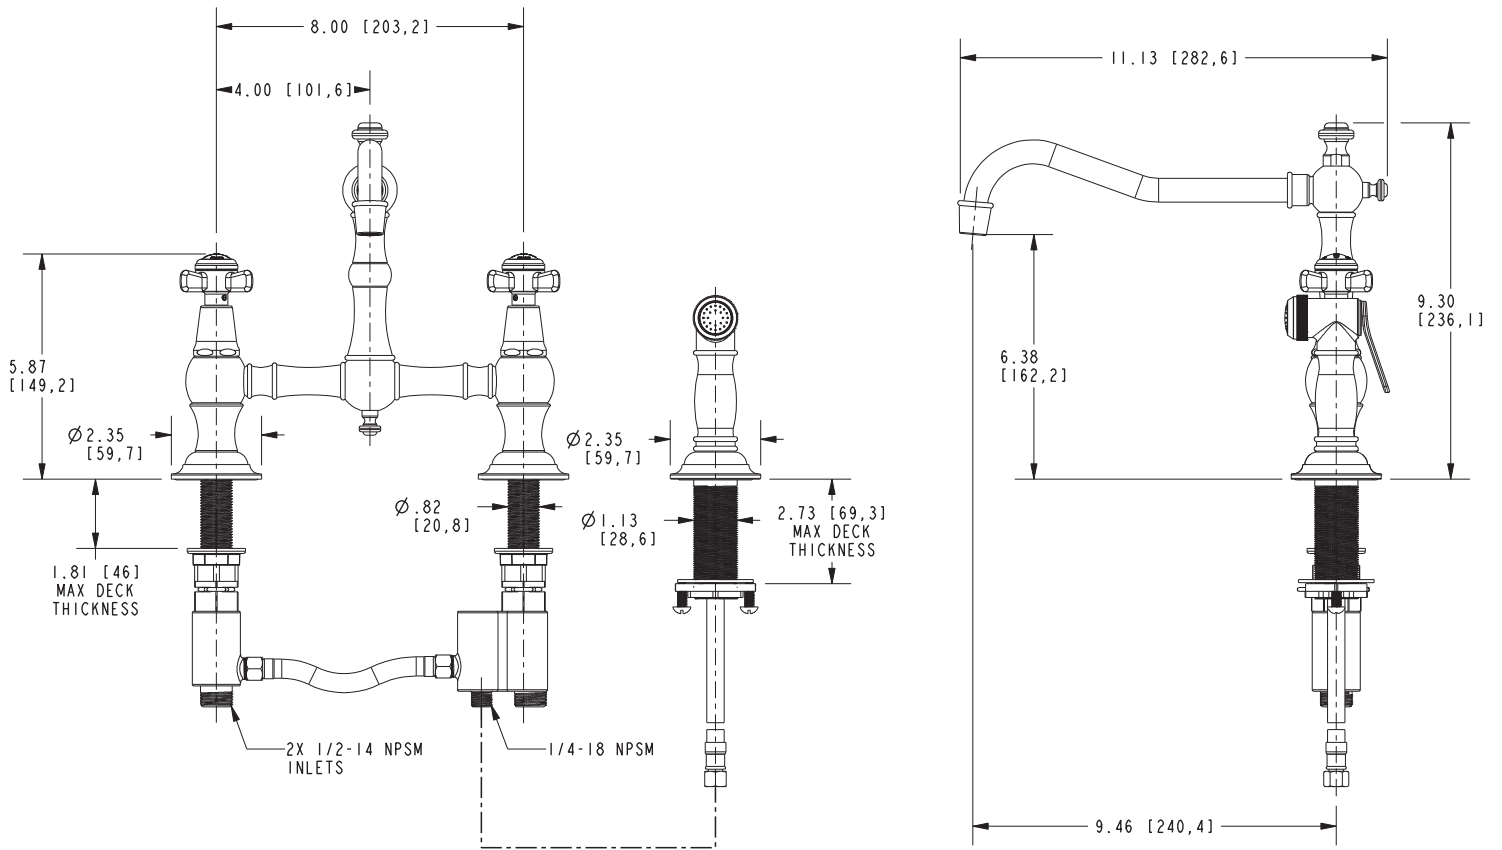

FAIRFIELD

Features

- Solid brass construction
- Bridge-style brass valve bodies
- Quarter-turn washerless ceramic disc valve cartridges
- Swivel spout assembly
- Solid brass pull-out sidespray assembly
- 6.38" (16.2 cm) spout height at outlet
- 9.46" (24.0 cm) spout reach (c-c)
- For 8.00" (20.3 cm) centers
- ADA Complaint (Handles Only)
- 1.8 GPM (6.8 LPM) Max

Product Specification Add "Color / Finish" suffix to Model number, below.

The Bridge Style Kitchen Faucet with Sidespray shall be made of solid brass construction. Faucet shall incorporate a swivel spout assembly with integral side-spray diverter assembly and feature bridge-style brass valve bodies with quarter-turn washerless ceramic disc valve cartridges. Faucet shall have a 1.8 gallons (6.8 liters) per minute maximum flow rate. Product shall be for 8.00" (20.3 cm) centers. Product shall incorporate a 6.38" (16.2 cm) spout height at outlet and a 9.46" (24.0 cm) spout reach (c-c). Faucet shall incorporate traditional cross handles. Bridge-Style Kitchen Faucet with Sidespray shall be Newport Brass Model 945-1/_____.

945-1

PRODUCT DIMENSIONS *(Units are in inches)*

Fairfield Bridge Style Kitchen Faucet 945-1