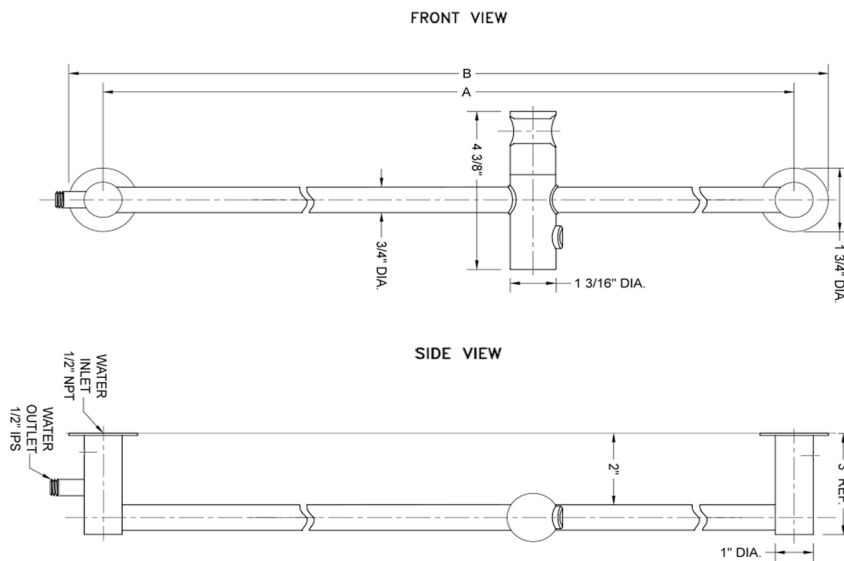

24" Contemporary Slim Wall Bar with Bottom Outlet Integral Water Supply

Model #: 9524-

FEATURES:

- Brass Contemporary slim wall bar with bottom water inlet
- Integral water outlet eliminates need for separate water supply elbow
- Push button slider easily moves up & down & side to side
- Adjustable handshower angle
- Replace showerarm & showerhead with sliderail for handshower & hose
- Perfect for full height shower & shower seat applications
- Conical end of hose sits in holder
- Mounting hardware included
- Please review install instructions during "rough-in" phase to be sure the water outlet is roughed properly
- Not available in PG, SG, WH, and JACLO=COLOR
- Custom lengths available less than 36". Contact JACLO for pricing & availability.

SPECIFICATION DRAWING:

DECORATIVE WALL BARS			
PART. #	DESCRIPTION	A	B
9524	24" WALL BAR	24"	25 3/4"
9530	30" WALL BAR	30"	31 3/4"
9536	36" WALL BAR	36"	37 3/4"