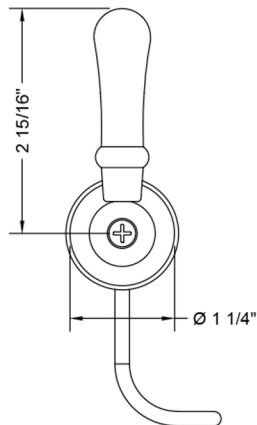

## Toilet Tank Trip Lever to Fit AMERICAN STANDARD

Model #: 958-

### FEATURES:

- Toilet tank "trip" lever to fit American Standard models: 047242, 738153
- Brass arm, spud & handle
- Fits American Standard Models: Pressure assist models, Cadet, Yorkville

### SPECIFICATION DRAWING:

FRONT VIEW

SIDE VIEW