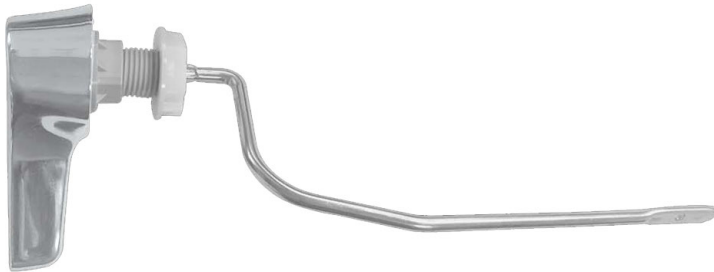

Toilet Tank Trip Lever to Fit TOTO

Model #: 9750-

FEATURES:

- Toilet tank "trip" lever to fit TOTO model: THU750
- Brass arm & handle
- Fits TOTO Models: Eco Nexus, Nexus

AVAILABLE FINISHES:

Polished Chrome (PCH)	Satin Chrome (SC)	Bronze Umber (BU)
Satin Nickel (SN)	Pewter (PEW)	Caramel Bronze (CB)
Polished Nickel (PN)	Antique Brass (AB)	Antique Copper (ACU)
Oil-Rubbed Bronze (ORB)	Polished Brass (PB)	Polished Copper (PCU)
Vintage Bronze (VB)	Satin Brass (SB)	Matte Black (MBK)
Satin Gold (SG)	Polished Gold (PG)	Black Nickel (BKN)
White (WH)	Unlacquered Brass (ULB)	Satin Cooper (SCU)
Almond (ALD)	Amber (AMB)	Azure Blue (AZB)
Coral (COR)	Mint Green (GRN)	Stone Grey (GRY)
Lilac (LAC)	Light Blue (LBL)	Limon (LIM)
Plum (PLM)	Pink (PNK)	Red (RED)
Graphite (GPH)	Aged Unlacquered Brass (AUB)	