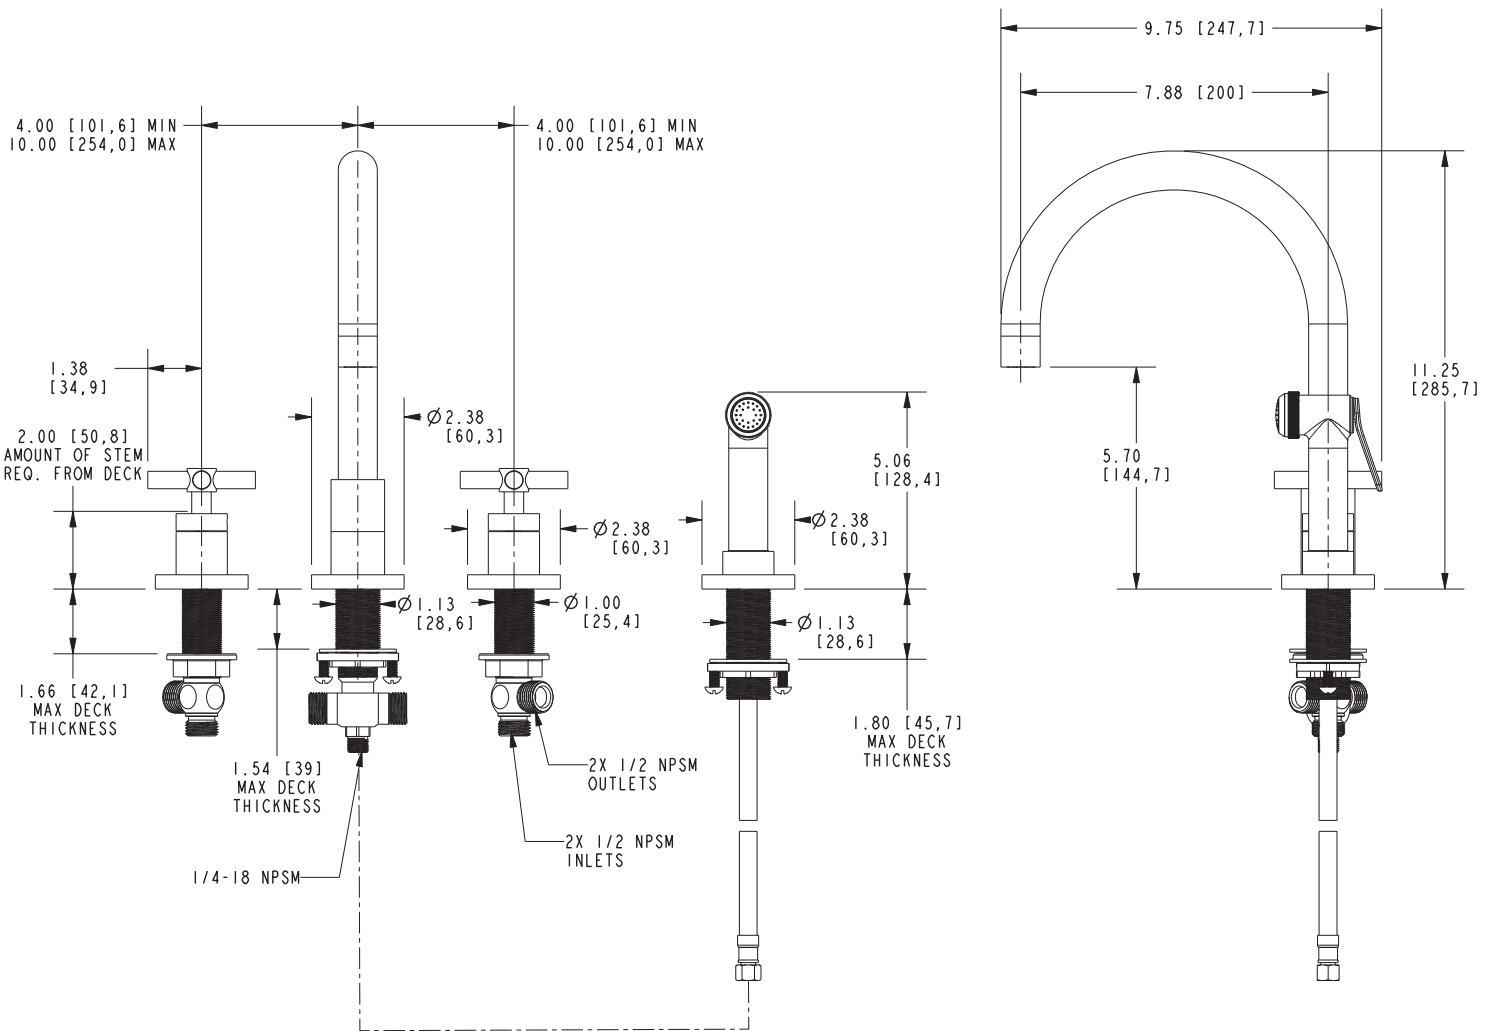

EAST LINEAR

Features

- Solid brass construction
- Brass valve bodies
- Quarter-turn washerless ceramic disc valve cartridges
- Swivel spout assembly with integral diverter fitting
- Solid brass pull-out sidespray
- 5.70" (14.5 cm) spout height at outlet
- 7.88" (20.0 cm) spout reach (c-c)
- For 8" (20.3 cm) centers - Maximum 20" (50.8 cm)
- ADA Complaint (Handles Only)
- 1.8 GPM (6.8 LPM) Max

Two-Handle Kitchen Faucet with Sidespray

9911

Codes / Standards Compliance

Meets or exceeds the following at date of manufacture:

- ASME A112.18.1/CSA B125.1
- IAMPO/cUPC
- NSF/ANSI 61, SECTION 9
- NSF/ANSI 372
- IPC
- ADA & ICC/ANSI A117.1 (Handle Only)
- Energy Policy Act of 1992
- California Energy Commission
- ASME A112.18.3 (Back Flow)
- All applicable US Federal and State material regulations

Product Specification Add "Color / Finish" suffix to Model number, below.

The Two-Handle Kitchen Faucet with Sidespray shall be made of solid brass construction. Faucet shall incorporate a swivel spout assembly with integral sidespray diverter fitting and feature brass valve bodies with quarter-turn washerless ceramic disc valve cartridges. Faucet shall have a 1.8 gallons (6.8 liters) per minute maximum flow rate. Product shall be for 8" (20.3 cm) centers - Maximum 20" (50.8 cm). Product shall incorporate a 5.70" (14.5 cm) spout height at outlet and a 7.88" (20.0 cm) spout reach (c-c). Faucet shall incorporate cross handles. Two-Handle Kitchen Faucet with Sidespray shall be Newport Brass Model 9911/_____.

9911

PRODUCT DIMENSIONS *(Units are in inches)*

East Linear Two-Handle Kitchen Faucet 9911