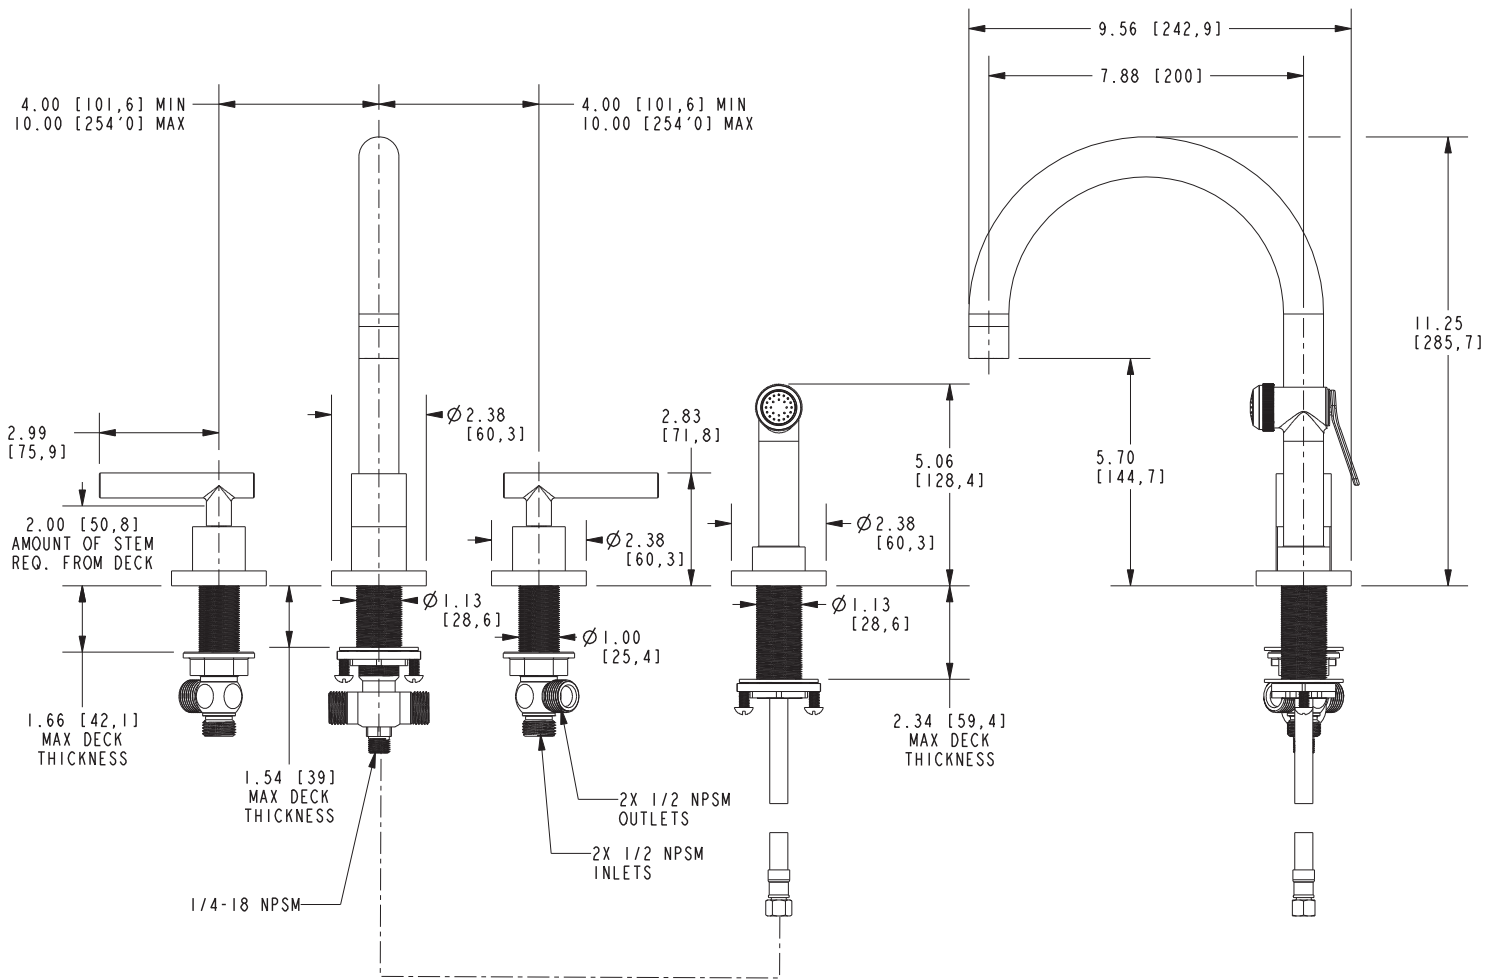

EAST LINEAR

Features

- Solid brass construction
- Brass valve bodies
- Quarter-turn washerless ceramic disc valve cartridges
- Swivel spout assembly with integral diverter fitting
- Solid brass pull-out sidespray
- 5.70" (14.5 cm) spout height at outlet
- 7.88" (20.0 cm) spout reach (c-c)
- For 8" (20.3 cm) centers - Maximum 20" (50.8 cm)
- ADA Complaint (Handles Only)
- 1.8 GPM (6.8 LPM) Max

Two-Handle Kitchen Faucet with Sidespray

9911L

Codes / Standards Compliance

Meets or exceeds the following at date of manufacture:

- ASME A112.18.1/CSA B125.1
- IAMPO/cUPC
- NSF/ANSI 61, SECTION 9
- NSF/ANSI 372
- IPC
- ADA & ICC/ANSI A117.1 (Handle Only)
- Energy Policy Act of 1992
- California Energy Commission
- ASME A112.18.3 (Back Flow)
- All applicable US Federal and State material regulations

Product Specification Add "Color / Finish" suffix to Model number, below.

The Two-Handle Kitchen Faucet with Sidespray shall be made of solid brass construction. Faucet shall incorporate a swivel spout assembly with integral sidespray diverter fitting and feature brass valve bodies with quarter-turn washerless ceramic disc valve cartridges. Faucet shall have a 1.8 gallons (6.8 liters) per minute maximum flow rate. Product shall be for 8" (20.3 cm) centers - Maximum 20" (50.8 cm). Product shall incorporate a 5.70" (14.5 cm) spout height at outlet and a 7.88" (20.0 cm) spout reach (c-c). Faucet shall incorporate lever handles. Two-Handle Kitchen Faucet with Sidespray shall be Newport Brass Model 9911L/____ .

9911L

PRODUCT DIMENSIONS *(Units are in inches)*

East Linear Two-Handle Kitchen Faucet 9911L