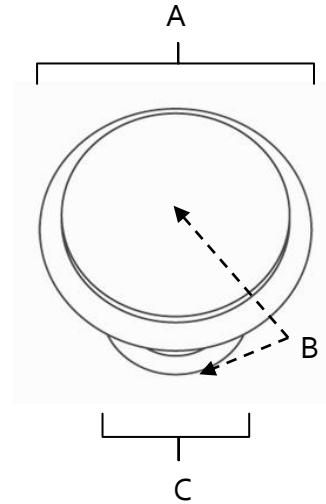

**SPECIFICATIONS**

**TRADITIONAL  
KNOBS**

**FEATURES**

Traditional styling  
Multiple finishes  
Concealed installation

**WARRANTY**

Limited lifetime

**FINISHES**

Barcelona (BARC)  
Bronze (BRZ)  
Chocolate Bronze (CHBRZ)  
Matte Black (MB)  
Polished Antique (PA)  
Polished Brass (PB)  
Polished Chrome (PC)  
Polished Nickel (PN)  
Satin Nickel (SN)

**MATERIAL**

Brass

Item#	A	B	C
A1145	1 1/4"	1"	5/8"
A1146	1 1/2"	1 1/4"	3/4"

**KEY:**

A - Length and Width  
B - Projection  
C - Mount Length and Width

NOTE: Dimensions and specifications are subject to change without notice.