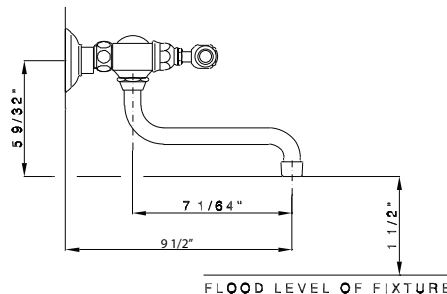

WARRANTY

- Limited Lifetime*
- No Warranty on Tuscan Brass Finish (TCB)

A1405/44LM &
A1405/44LP

A1405/44XM

A1405/44LC

A1405/44XC