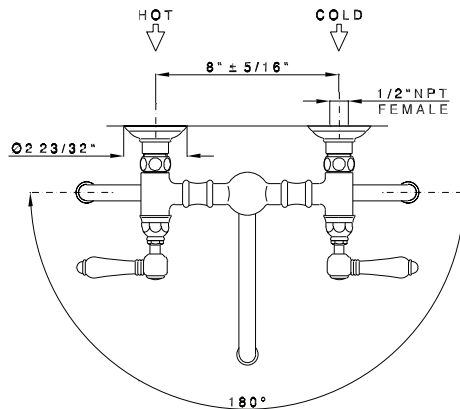

WARRANTY

- Limited Lifetime*
- No Warranty on Tuscan Brass Finish (TCB)

A1405/44LM &
A1405/44LP

A1405/44XM

A1405/44LC

A1405/44XC