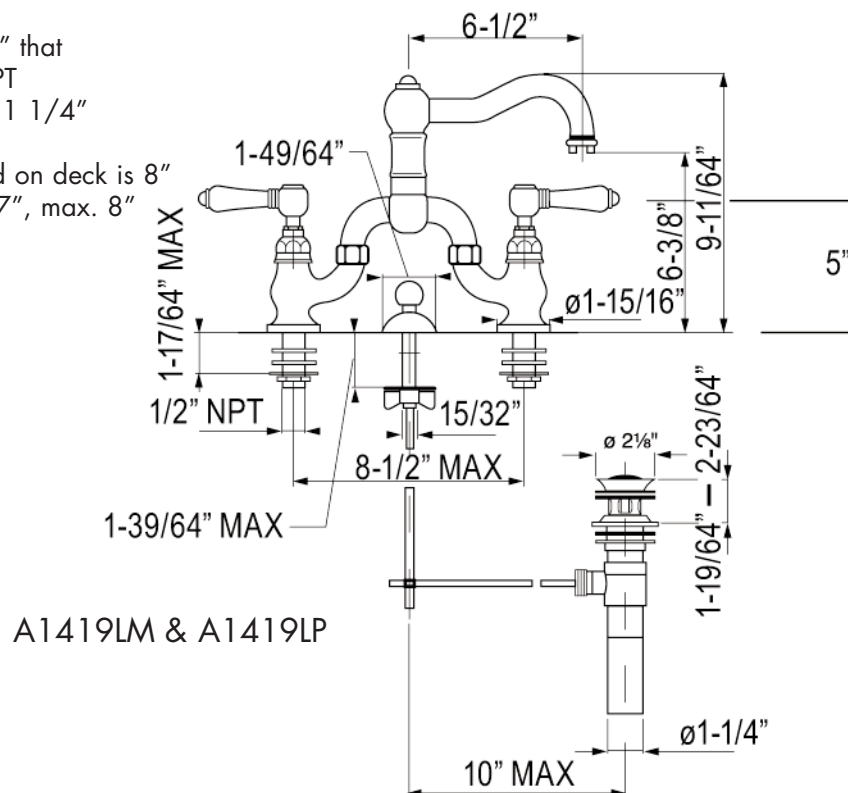

WARRANTY

- Limited Lifetime*

* No Warranty on Tuscan Brass Finish TCB

Consult your local ROHL showroom for additional information and specifications. For complete warranty details and a list of showrooms, go to www.rohlhome.com.